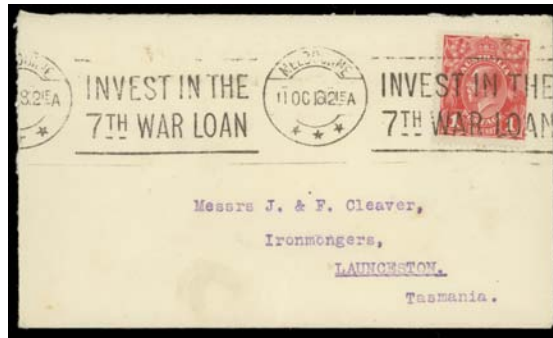

Lot 220

220	C	A-	1915 double-rate cover to Sweden with scarce franking of First Wmk 5d Roo tied by very fine strike of the scarce 'ENGLISH MAIL TPO/OUT/VICTORIA' cds, very fine 'Passed' h/s in violet applied at Adelaide (?), minor stain at left.	400
-----	---	----	---	-----

COMMONWEALTH OF AUSTRALIA - Postal History (continued)

Lot Type Grading Description

Est \$AUD

Lot 224

224	C	A	1918 cover to Tasmania with Smooth Paper 1d red Die II - Cat \$150 on cover - tied by Melbourne Krag machine cancel with 'INVEST IN THE 7TH WAR LOAN' slogan, full panel advert in olive on the reverse for Thomas Evans Pty Ltd with illustration of crossed flags, opened-out for display.	200
-----	---	---	--	-----