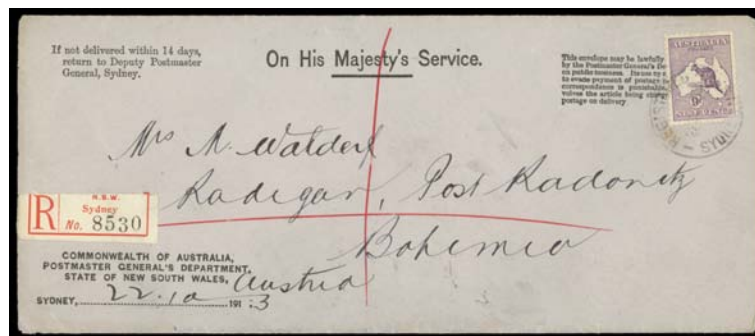

Lot 218

218	CL	B	1913 usage of OHMS envelope (NSW "penalty" type) to Bohemia with rare franking of First Watermark 9d violet (piece missing at lower-right; undercatalogued at $500 on cover) tied by 'REGISTERED/SYDNEY NSW' cds, damaged red/black registration label, 'RADONITZ' arrival b/s.	200