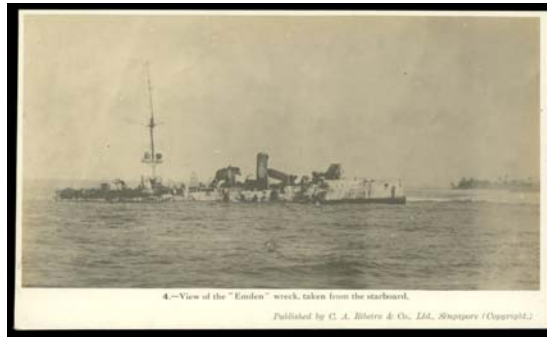

Lot	Type	Grading	Description	Est \$AUD
-----	------	---------	-------------	-----------

COCOS ISLANDS**Ex Lot 794**

794	C	A/B	1914 Ribeiro (Singapore) PPC "View of the Emden wreck..." & a similarly captioned PPC without publisher's imprint but probably also <i>Ribiero</i> , both very fine unused; and a German PPC-size photo captioned "Kreuzer Emden", minor toning on the reverse; finally an unfolded photographic reproduction (136x238mm) of a gorgeous illuminated address to the Cable Station staff at Cocos featuring illustrations of the "Emden" & "Sydney". (4 items)	250T
-----	---	-----	--	------