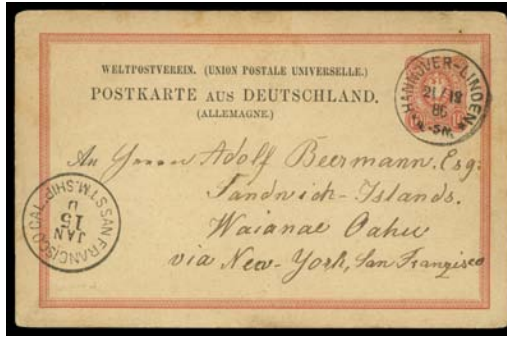

THEMATICS & SUBJECTS - Ship Mail of the Pacific (continued)

Lot Type Grading Description

Est $AUD

Lot 45

45 PS B **HAWAII:** 1886 German 10pf Postal Card to "Sandwich Islands/Waianae Oahu" with superb 'SAN FRANCISCO CAL/JAN/15/D/STM.SHIP' transit cds at lower-left, minor blemishes. Very scarce inwards mail from Europe.

400