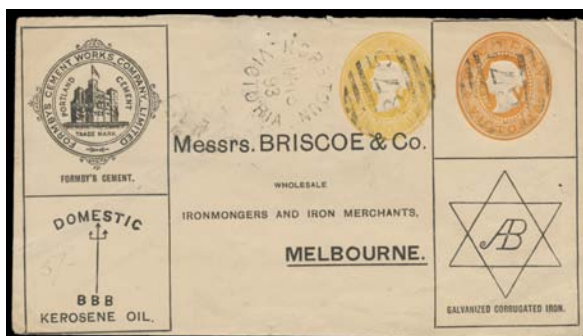

Lot Type Grading Description

Est \$AUD

COMMONWEALTH OF AUSTRALIA - Postal Stationery

Lot 407

407 PS B ENVELOPES - PTPO: 1920 Star 1½d red-brown Die III + Sideface ½d green Menuz #28 for Henry Berry & Co (imprint on flap), minor blemishes, Cat \$750.

600

VICTORIA - Postal Stationery

Lot 508

508 PS B ENVELOPES - PTPO: 1893 1d brown+1d orange-yellow (error of colour) PTPO Envelope with printed address of Briscoe & Co & adverts for galvanised iron, kerosene & Formby's Cement Works HG KB12, BN '1875' & 'HOPETOUN' cds, 'MO&SB/MURTOA' transit b/s, a couple of very minor blemishes. One of the most attractive Victorian issues. [An example sold for \$719 at our auction of 12/2/2010]