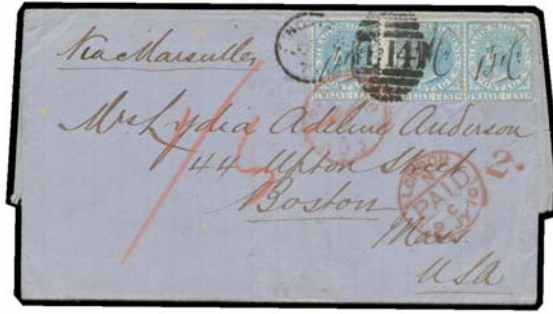

Lot Type Grading Description

Est \$AUD

MALAYA - Straits Settlements - Postal History

Lot 740

740	C	A	<p>1870 (June 2) entire to the United States "Via Marseilles" with 12c blue SG 15 x3 pen-cancelled "B&Co" (<i>Boustead & Co</i>) & tied by 'SINGAPORE - D14' duplex, London transit & small '2d' h/s indicating the (4c) credit allowed to the USA, poor Boston arrival cds. <i>Ex Arthur White</i>. Carried per "China" to Galle, "Simla" to Alexandria, "Syria" to Marseilles, & RMS "Serbia" from Liverpool. [A special "China" rate of 36c up to ½oz applied 1/1/1870 until 31/12/1870 only. However, it was effective in the Straits Settlements from only 10/3/1870]</p>	800
-----	---	---	---	-----