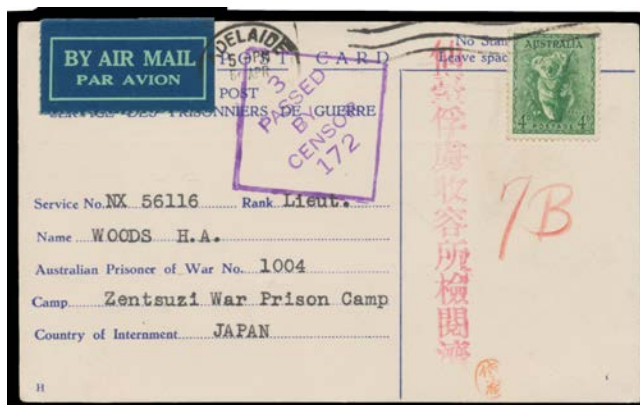

Lot Type Grading Description

Est \$A

MISCELLANEOUS LOTS

48 **/*V Single-volume collections of Australian Territories, Tuvalu and Horses, another album with useful sets from Hong Kong, Singapore etc, high proportion unmounted. High thematic content. (many 100s) 350

Ex Lot 49

49 *O Pacific Islands with Papua 1932 Pictorials plus ½d 1d & 3d shades, the £1 with a couple of short perfs; and Solomons collection with 1908 'GAVUTU' cds on 1d Large Canoe, 1918 'AOLA' cds on KGV 1d red, Jubilee set mint & used, KGV Pictorials mint & most values used, Wedding *&U, 1956 QEII Pictorials mint, etc; generally very fine. (160+) 350^T

Lot 397

397 C A WORLD WAR II: 1944 blue/white printed POW postcard from the same correspondence at the 4d concessional airmail rate, also censored at Melbourne & with large Japanese "chop", remarkably fine. 400

VICTORIA

Lot 490

490 G A REVENUES: QV Long Type £5 blue & maroon with 'CATTLE' Overprint (14x2¼mm), circular cancellation in violet. Very few examples have been recorded. 250^T

CHINA

Ex Lot 594

594 ** A 1978 Galloping Horses 4f to 70f & 5y M/S SG 2771-2781, unmounted, Cat £765. (10 + M/S) 500