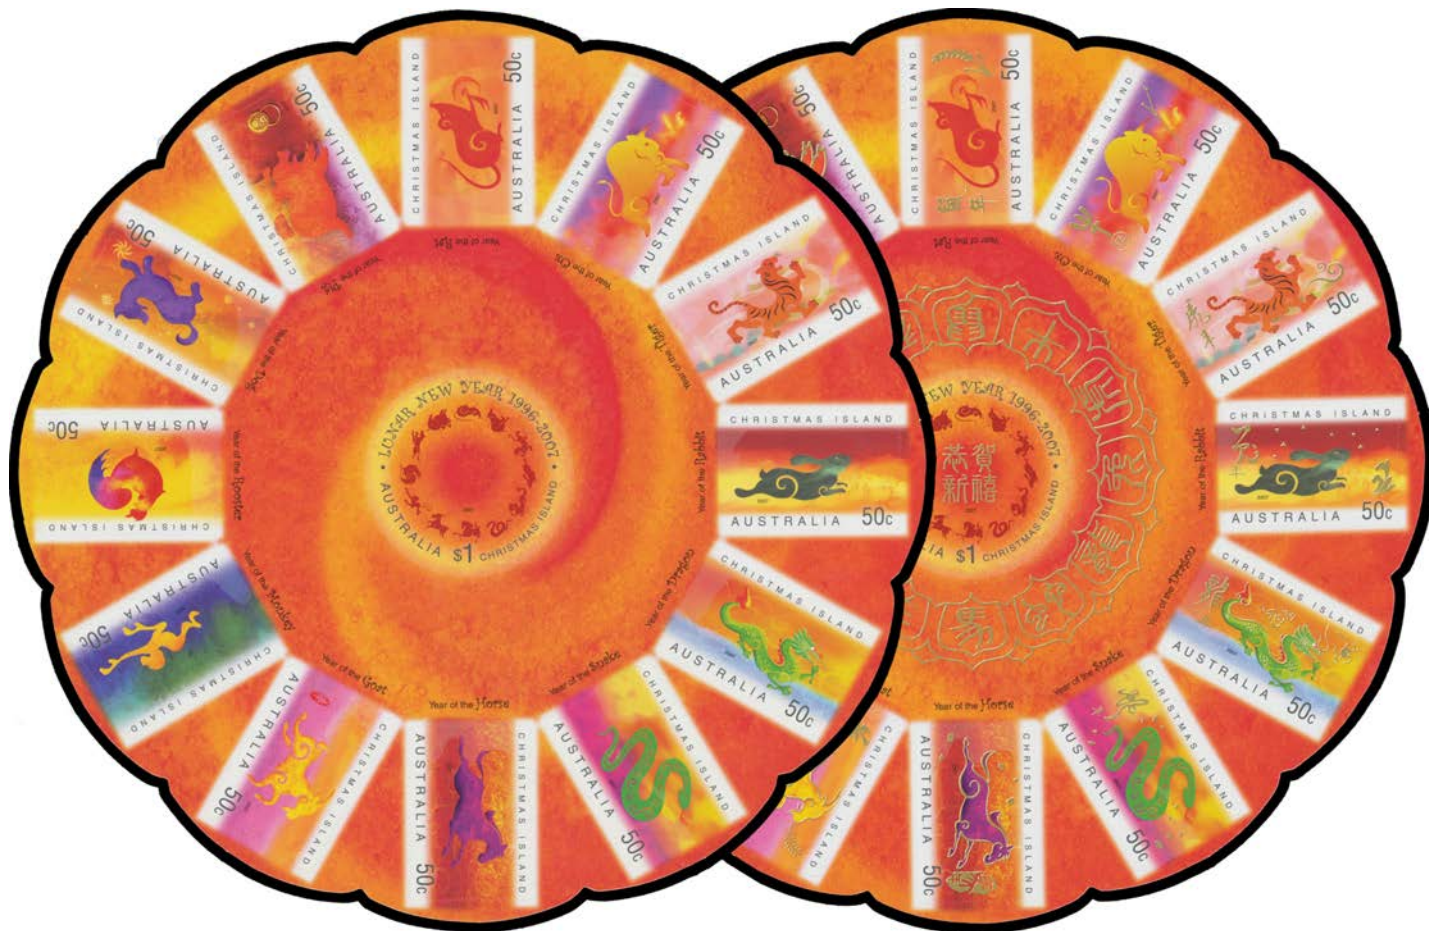

Lot Type Grading Description

Est \$A

**COMMONWEALTH OF AUSTRALIA - Decimal Issues****Lot 350**

**350** \*\* A B1 **1971 Aboriginal Art 25c Body Painting** horizontal pair from the right of the sheet, the second unit with the *Black Printing Partly Omitted*, unmounted. This is a **newly discovered variant** of the "Missing Black" error BW #565c-cb. In this instance, part of the background behind 'AUSTRALIA' is omitted, resulting in a significant void at the base. In addition, the facial features of the right-hand native are omitted. Finally, there are numerous white specks on the left-hand native.

500

**Lot 352**

**352** \*\* A A1 **1977 Performing Arts 20c Violinists** horizontal strip of 10 from the right-hand pane with selvedge at left & right. Unit 1 is normal; Unit 2 has *Dark Grey Printing (violin strings & the rear chair) Partly Omitted*; Units 3 to 10 have *Dark Grey Printing (violin strings and both chairs) Completely Omitted*, unmounted. Unrecorded in ACSC. [In 2006, a complete pane of 50 comprising 5 such strips was discovered in a safety deposit box where it had lain undisturbed for many years. This is only the third strip to be released. The others sold at the *Prestige* auctions of 18/11/2006 & 12/5/2007 for \$13,800 & \$18,400 respectively]

8,000

CHRISTMAS ISLAND

Lot 606

606	**	A	<p>2007 Chinese New Year "circular" M/S with self-adhesive 50c x12 with the <i>Gold Printing Omitted</i> from all 12 stamps &amp; the central designs, unmounted. The only example known to us. [Our vendor, a part-time dealer, found this remarkable error in a bundle of 100 M/SS as received from <i>Australia Post</i>. He assures us it was the only error in the bundle]</p>	5,000
-----	----	---	---	-------