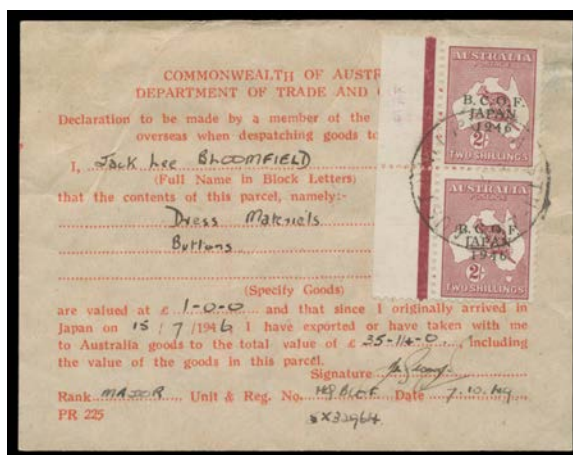

BRITISH COMMONWEALTH OCCUPATION FORCES (B.C.O.F.)

Lot 543

543	C	A	1949 complete Customs Declaration form for a parcel of dresses & buttons with Overprints 2/- marginal pair tied by the scarce 'AUST UNIT POSTAL STN/497' cds used at Kure. A very scarce & desirable item.	750^T