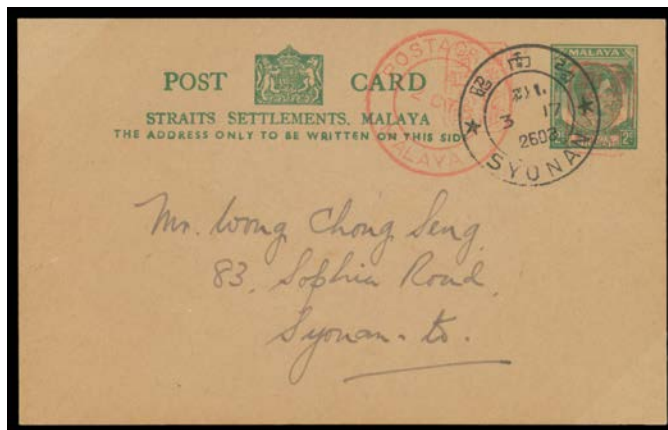

Lot Type Grading Description Est \$A

MALAYA - Japanese Occupation - Postal Stationery

1047 PS A **POSTAL CARDS:** Perak 2c orange with Kanji Overprint & boxed 'MALAYA/2 cts/POSTAGE' *Tan* #KP4, commercial usage to Penang with superb '.../SYONAN' cds & Japanese "chop" in red, Cat \$M320 (2003). 150^T

Lot 1048

1048 PS B - Straits KGVI 2c green with Military Government handstamp in red on the stamp plus another strike superimposed over 'POSTAGE PAID/ A /2 CTS/MALAYA' handstamp also in red *Tan* #JP2, to Ipoh with bilingual '.../SYONAN' cds, Japanese "chop" in black, minor blemishes, Cat \$M1300 (2003). 400^T

Lot 1049

1049 PS A - Straits KGVI 2c green with Military Government handstamp in red on the stamp plus another strike superimposed over 'POSTAGE PAID/ A /2 CTS/MALAYA' handstamp also in red *Tan* #JP2, superb *per favor* strike of a bilingual '.../SYONAN' cds, Cat \$M1300 (1993) used. 600^T