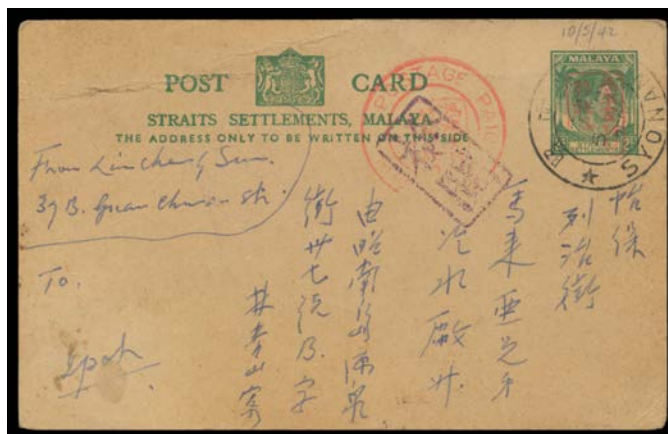

Lot Type Grading Description Est \$A

MALAYA - Japanese Occupation - Postal Stationery

1047 PS A **POSTAL CARDS:** Perak 2c orange with Kanji Overprint & boxed 'MALAYA/2 cts/POSTAGE' *Tan* #KP4, commercial usage to Penang with superb '.../SYONAN' cds & Japanese "chop" in red, Cat \$M320 (2003). 150^T

Lot 1048

1048 PS B - Straits KGVI 2c green with Military Government handstamp in red on the stamp plus another strike superimposed over 'POSTAGE PAID/ A /2 CTS/MALAYA' handstamp also in red *Tan* #JP2, to Ipoh with bilingual '.../SYONAN' cds, Japanese "chop" in black, minor blemishes, Cat \$M1300 (2003). 400^T

Lot 1049

1049 PS A - Straits KGVI 2c green with Military Government handstamp in red on the stamp plus another strike superimposed over 'POSTAGE PAID/ A /2 CTS/MALAYA' handstamp also in red *Tan* #JP2, superb *per favor* strike of a bilingual '.../SYONAN' cds, Cat \$M1300 (1993) used. 600^T