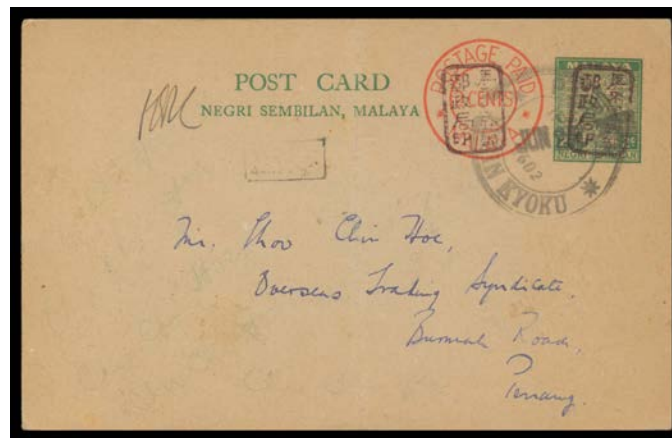

Lot 1052

1052 PS A - ditto, with Military Government "chop" in "brown" Tan #JP3c, to Penang with double-circle rubber 'PERAK/ IPOH / ___/2602/YUBIN KYOKU' cancel & straight-line 'JUN 27' h/s, small indistinct Japanese "chop", Cat $M4850 (1993). A rare usage. [The domestic message states "You made a mistake. The medicine is for mother & so is the prescription..."]

1,500^T