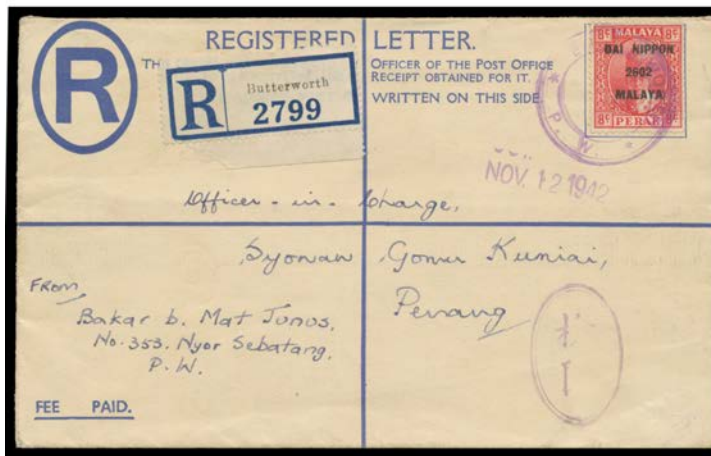

Lot 1064

1064 PS A - ditto, with the Military Government Handstamp in "brown" *Tan #RE7b* with Dai Nippon overprint on Perak 8c red tied by undated rubber 'BUTTERWORTH' P.W. * cds (*Proud #JD3*; rated 6000 points) & straight-line 'NOV 12 1942' d/s below, to Penang with 'Butterworth' registration label, Cat $M2400 (2003).

1,000^T