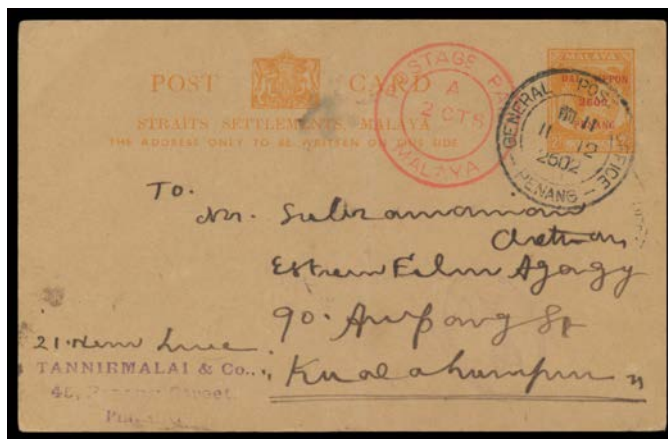

Lot 1055

1055 PS A - Straits KGVI 2c orange with 'DAI NIPPON/2602/PENANG' Overprint & 'POSTAGE PAID/ A /2 CTS/MALAYA' handstamp both in red Tan #PP2, to Kuala Lumpur with 'GENERAL POST OFFICE/11 12/2602/PENANG' cds, full message in Tamil, Cat $M300 (2003).

350^T

1056 PS A - Straits KGVI 2c green with Kanji Overprint & boxed 'MALAYA/2 cts/POSTAGE' Tan #KP1, commercial usage to Kuala Lumpur with 'SEREMBAN' cds & Japanese "chop" in red, Cat $M600 (2003).

200^T