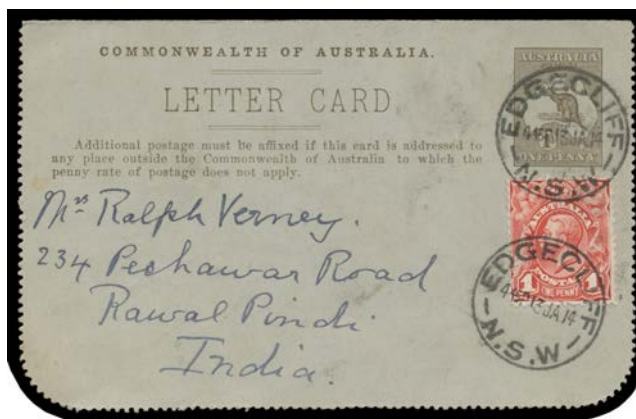

Lot Type Grading Description

Est \$A

COMMONWEALTH OF AUSTRALIA - Postal History**Lot 712**

712 C B **1914** commercial parcel piece with complete black/red 'INTERSTATE/PARCEL POST' label, rare franking of Engraved Kookaburra 6d pair (the right-hand unit with corner fault at upper-right) & 2d Kangaroo tied by huge rubber parcel cancels, staining well-clear of the stamps. The rate was 1/2d for an interstate parcel weighing between 1 & 2 pounds. [The 6d Kookaburra is very scarce on cover, and this is the only usage with a multiple that we can recall]

1,500^T**Lot 713**

713 PS A- - commercial usage of 1d Roo Letter Card ("CENTRAL RLY STN/BRISBANE" part-oval) to "Rawal Pindi/India" (now in Pakistan) uprated with 1d Engraved tied by superb 'EDGECLIFF/13JA14/NSW' cds, 'RAWALPINDI/4FE14' arrival b/s, minor soiling.