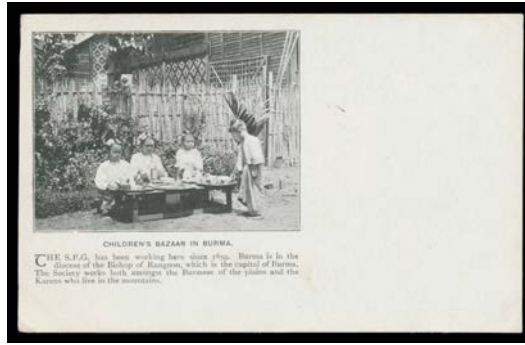

Lot Type Grading Description

Est \$A

BURMA

Ex Lot 477

477 C

- Attractive bundle of mostly better cards with some undivided backs, a few of Hills Natives, SPG "Children's Bazaar in Burma", "The Mingoan Bell", "Elephant Piling Teak" etc, also a group of beautiful artist cards including by FM Muriel x12, condition variable but generally fine to very fine & mostly unused. Ex Keith Harrison.(81)