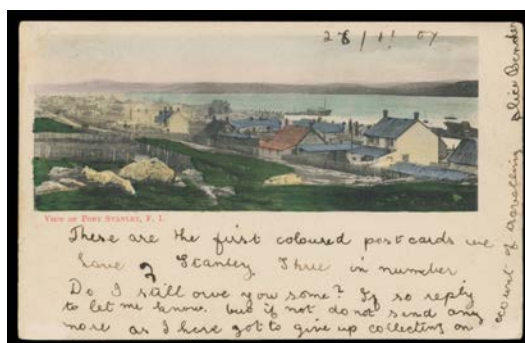

Lot Type Grading Description

Est \$A

**FALKLAND ISLANDS****Ex Lot 500**

**500** C A/A- "Darwin Harbour", French "Naval Battle of the Falklands" artist card, *real photos* "Port Stanley Looking West" & "Battle Memorial Port Stanley" and *Binnie* "Funeral Ceremony of those killed in the naval action...December 8th 1914: The Honour Guard" & "SS *Samson* Transport Port Stanley", three with messages on the reverse otherwise very fine unused. *Ex Bronte Watts.* (6)

150

**Ex Lot 501**

**501** C A- 1907-10 black & white *Binnie* "Government House..." with ornamental border (*Heyburn* #D-5-d) & unknown publisher "Stanley from Hill, looking West" (#E-9-e), and coloured *Biggs* "View of Port Stanley" (#B-13-by & B-13-bx), to GB, Argentina x2 or Spain (!), the last with message "28.1.07 These are the first coloured postcards we have of Stanley. Three in number...", *Heijtz* Cat £500+: the coloured cards were listed only in the 1988 Supplement. (4)