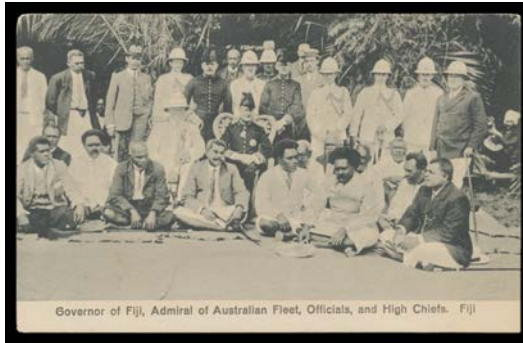

Lot	Type	Grading	Description	Est $A

FIJI

Ex Lot 502

502

C

Selection of mostly better cards including "Governor of Fiji, Admiral of Australian Fleet, Officials, and High Chiefs", "The Village Baths", "Native Houses (Lami Plantation)", *real photo* types *Hussey & Gillingham* x7 including "Making Yaqona (Kava)", "Presentation of Wedding Gifts", "Native Meke" & "Three Native Ministers of Navuloa Circuit", *JW Waters* "Kadavu natives building house", *Harry Gardiner* "Two Minutes Silence, Armistice Day" (*real photo*), *FW Caine* "The Market Suva", etc, generally fine to very fine. *Ex Bronte Watts.(27)*

200