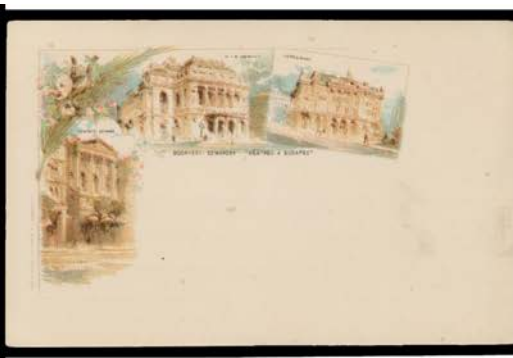

Lot Type Grading Description

Est \$A

HUNGARY

Ex Lot 676

676 CPS

Array with many better cards including Undivided Backs x20+ including a few chromolithos & 1890s usages, *real photo* types x60+ including an interesting group of nighttime scenes, artist cards including Regional Costumes, topographicals predominantly of Budapest but also Abbazia, Orsova, Pancsova, Pozsony & Sopron plus a few rural views, many with early Hungarian stamps & postmarks, a few problems but generally fine to very fine & many are superb. *Ex Keith Harrison.(240 approx)*