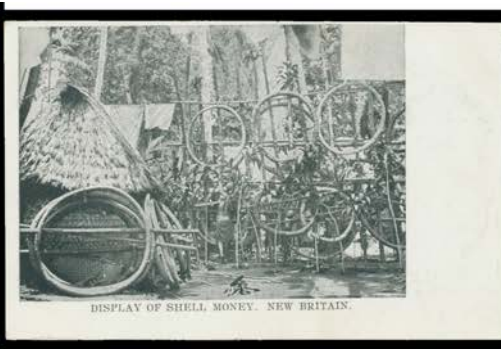

Lot Type Grading Description

Est \$A

NEW GUINEA

Ex Lot 718

718	C		GERMAN PERIOD: Attractive group with three <i>Gruss aus</i> types & a beautiful chromolitho with two views, "Schutztruppe in Kaiser Wilhelmland", "Eingeborene von Bogadjim", Mission cards with English captions x8, etc, condition generally fine to very fine used or unused. <i>Ex Bronte Watts</i> . A very good lot. (21)	500
719	PS	A-	- 1898 10pf Postal Cards overprinted 'Deutsch-/Neu-Guinea' with artist views "Gruss aus Neu-Guinea" or "Gruss aus Stephansort", postally used to Germany with cds of 'HERBERTSHOHE' or 'STEPHANSORT', bumped corners. (2)	100 ^T

Ex Lot 720

720	C	B	AUSTRALIAN OCCUPATION OF GERMAN NEW GUINEA: 1914 <i>real photo</i> of Australian soldiers being reviewed, unused, & a photograph of native troops undergoing bayonet practice, minor blemishes. <i>Ex Bronte Watts</i> . (2)	150
-----	---	---	---	-----