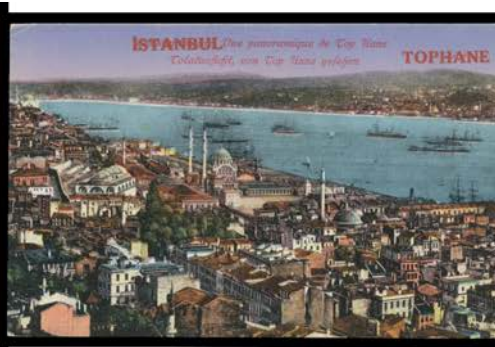

Lot Type Grading Description

Est \$A

**TURKEY****Ex Lot 789****789**

C

Wide-ranging collection mostly of Constantinople - two with 'ISTANBUL' Overprints in red - but including many from Smyrna, some Salonika & other places, many palaces & mosques including interiors & *Faith Press* Saint Sophia set of 6 in original packet, many cultural images, costumes, camel trains etc, mostly unused but with some used including from British & German Post Offices in the Levant, condition variable but generally fine to very fine. *Ex Keith Harrison.* (100 approx)