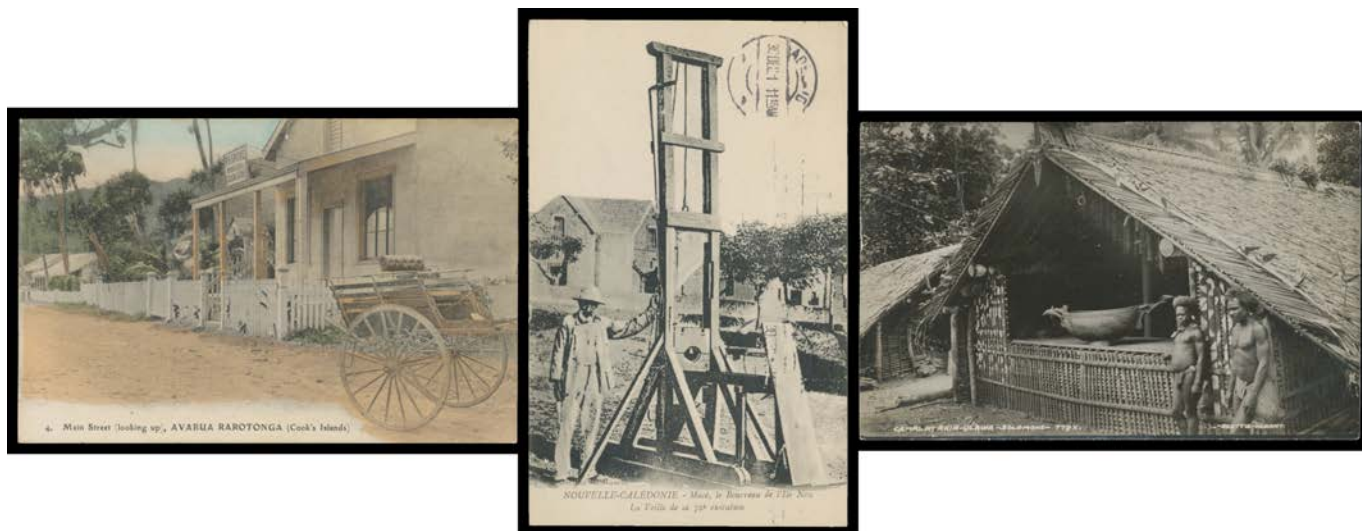

Lot Type Grading Description

Est \$A

MISCELLANEOUS LOTS

32 CPS A/B **Oddments with German** very early Zeppelin card (unused) & confected photo of the Kaiser with German Nobility, also 1896 & 1897 Local Postal Card & Letter Card with Exhibition labels; **France** 1909 of *H Fournier* & his Biplane with 'POST-AVIATION/18-10/09/(SINE-ET-OISE)' machine cancel; **United States** 1909 "President-elect Taft and family..." to France & 1911 to China with French & Japanese Post Offices in China datestamps; and **Tonga** gorgeous 1d Postal Card "Blow Holes/Houma-Tonga" used to Germany. (8) 150

Ex Lot 33

33 C **European collection** in an album with useful cards from France, Italy, Monaco, Switzerland, Russia & the Eastern Bloc, excellent postal history/postmark content including better frankings & unusual destinations, condition variable. Ex "Cartophile". (170+) 400

Ex Lot 47

47 C **Pacific Islands group** from Solomons x5 including three *real photo* types (two by *Beattie* from Hobart), Fanning Island, Cook Islands x2, New Hebrides undivided backs x7, Norfolk Island, Samoa x7, Tonga x9 including *real photo* type of the King's Wedding, and 1d Postal Cards "NUKUALOFA" & "PINE-APPLE PLANTATION" both with 'AUCKLAND/LOOSE LETTERS' cds, New Caledonia x5 including a guillotine (!) & Tahiti x4, etc, condition a bit variable but many are fine to superb. Ex *Bronte Watts*.(50) 400

Lot	Type	Grading	Description	Est \$A
-----	------	---------	-------------	---------

NEW GUINEA

719	PS	A-	- 1898 10pf Postal Cards overprinted 'Deutsch-/Neu-Guinea' with artist views "Gruss aus Neu-Guinea" or "Gruss aus Stephansort", postally used to Germany with cds of 'HERBERTSHOHE' or 'STEPHANSORT', bumped corners. (2)	100 ^T
-----	----	----	---	------------------