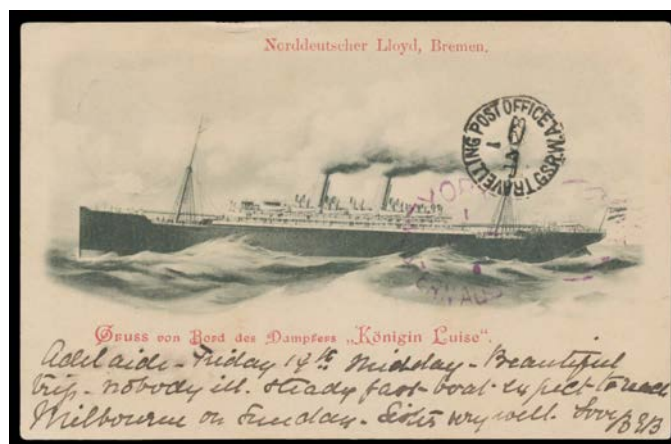

WESTERN AUSTRALIA - Postal History

Lot 1140

1140 C A- **1900 Norddeutscher Lloyd** PPC of "Königen Luise" with German 10pf tied by poor Seepost cds, to York with superb 'TRAVELLING POST OFFICE/ 1 JA28/-/GSR WA' cds (no year slug) & light 'YORK' arrival duplex in purple. 200