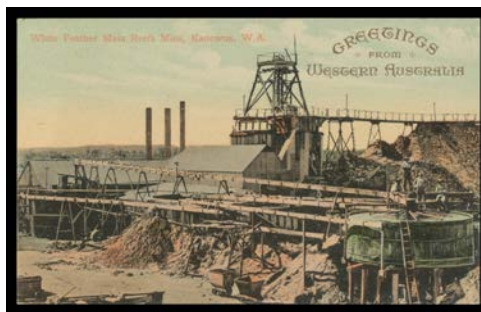

Lot 1290

1290 C A *Falk & Co* "White Feather Main Reefs Mine" (*Kanowna Goldfield*) inscribed 'Greetings from Western Australia', unused.

100