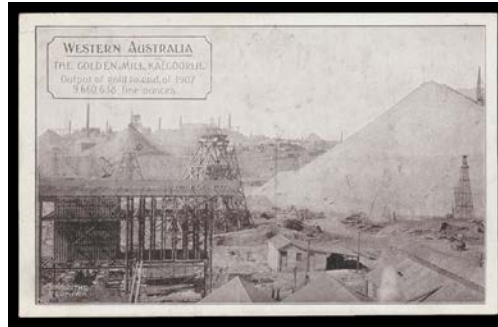

400

**Lot 1292**

**1292** C A- **1903** *Robinsons Bristol* "Loading Wool - Cossack, Rise and Fall of the Tide 24 Feet" showing group of Aborigines camped in foreground with wool bales & coastal steamer in harbour, to Germany.

100

**WESTERN AUSTRALIA (continued)**

Lot Type Grading Description

Est \$A

**Ex Lot 1293**

<b>1293</b>	C	A/B	<b>1908 Franco-British Exhibition</b> cards produced by the WA Government Lithographer all <b>in purple</b> comprising "A New Settlers First Crop", "Orchard at Mt Barker", "The Golden Mile, Kalgoorlie", "...Jarrah Timber...", "Tunnel on Coal Seam..." (used in England AU14/08), "WA Karri...", "We have 8,000,000 acres of Jarrah Forests..." and "Wheat Farm, Wyola", mostly fine to very fine unused. <b>(8)</b>	500
1294	C	A/B	- ditto, "Tunnel on Coal Seam..." in black, "We have 8,000,000 acres of Jarrah Forests..." in black, "Wheat Farm, Wyola" in purple and "Young Horses..." in black, all <b>postally used in England</b> & very scarce thus. <b>(4)</b>	250