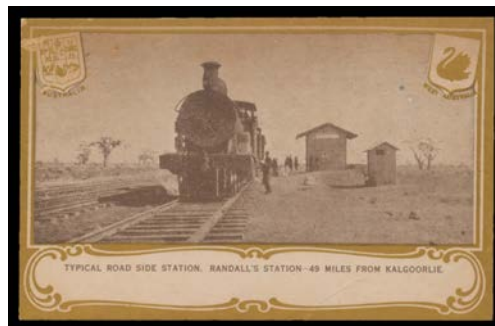

Ex Lot 1300

1300

C

A/A-

TRANS-AUSTRALIAN RAILWAY: Rose cards from various series with subjects comprising Trains x10, Infrastructure x7, Aborigines x5, Camels x5 & others x6 plus a set of 6 modern reproductions, also very scarce *Detmold* cards x5 & c.1920 *real photo* of a train, fine to very fine unused. **(45)**

500