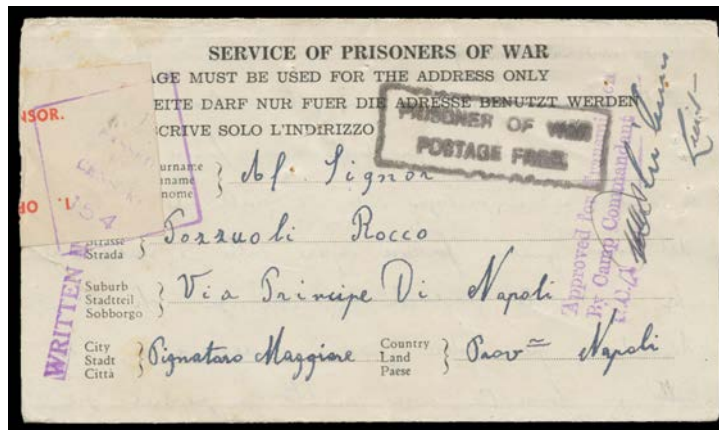

Lot Type Grading Description

Est \$A

**PRISONERS OF WAR CAMPS - Queensland****Ex Lot 526****526** CPS

**GAYTHORNE:** 1941-45 group to Italy comprising *Red Shield Huts* cover with boxed 'PRISONER OF WAR/POSTAGE FREE' & 'Internment Camp/1st Military District' cachets in violet, with the enclosed letter datelined "1940"; five notelopes with three different 'Approved for Transmission/By Camp Commandant' cachets countersigned by different officers, one with boxed 'PRISONER OF WAR/POSTAGE FREE' unusually in black; plus registered cover from 'CAIRNS' to "Internment Camp/Brisbane" with 'Internment Camp/1st Military District' cachet in violet, endorsed "Not Gaythorne" & forwarded to "Tapura [sic] Victoria"; condition variable. A rare group. [Established on the same site as the WWI camp adjacent to Enoggera Military Camp] (7)