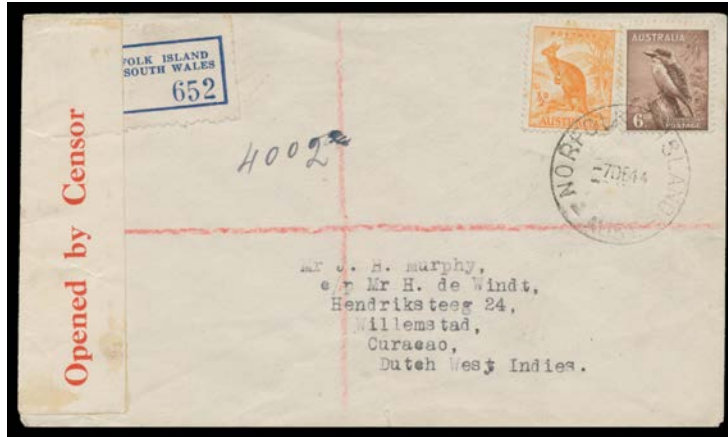

Lot Type Grading Description

Est \$A

**NORFOLK ISLAND****Lot 1358**

**1358** C A- **WORLD WAR II CENSORSHIP:** 1944 (Dec 7) registered cover to the Dutch West Indies (!) with 'Opened by Censor' #L3 (Wide 'O' in 'Opened') tied on the reverse by Censor No 2 h/s in violet, San Pedro New York & 'CURACAO/WILLEMSTAD' b/s. Terrific origin/ destination combination. *Ex Neil Russell.*