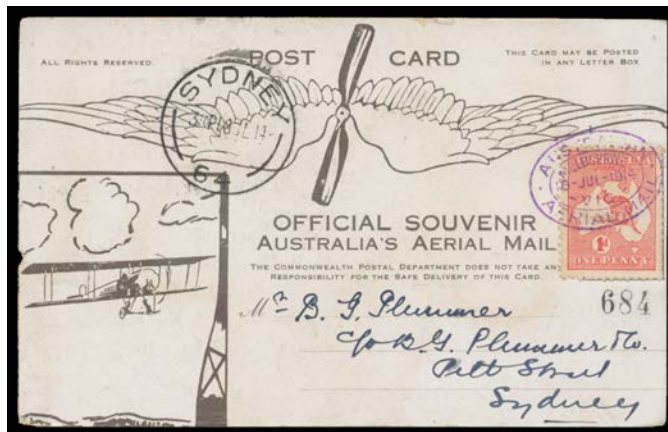

Lot Type Grading Description

Est \$A

COMMONWEALTH OF AUSTRALIA - Aerophilately & Flight Covers**Ex Lot 310**

310 C A/B **1914 (July)** souvenir postcard AAMC #3 x2 carried Melbourne-Sydney by *Maurice Guillaux* each with 1d Kangaroo tied 'AUSTRALIAN/AERIAL MAIL/MELBOURNE/16-JUL-1914/VIC' oval d/s in violet and 'SYDNEY/18JL14/64' arrival datestamp alongside, also two WWI AIF covers including one from Sudan to *Brigadier-General NM Smyth* in France and three 1930s inwards airmail covers from Burma, France with perfins, & Indo-China via Bangkok, condition a little mixed but overall fine. (7)