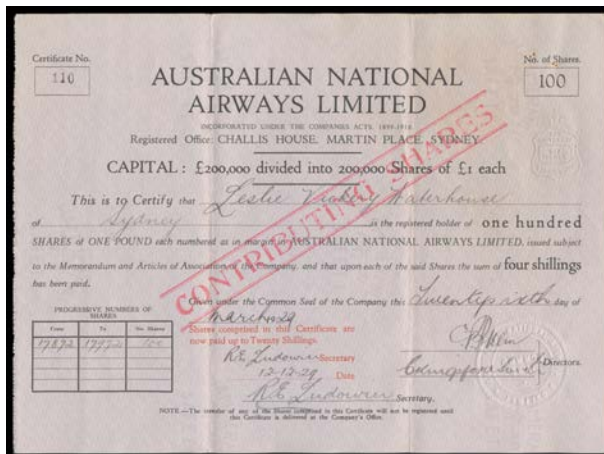

Lot Type Grading Description

Est \$A

COMMONWEALTH OF AUSTRALIA - Aerophilately & Flight Covers

Ex Lot 289

289 L A- **1929** (Dec 10) advice on *Australian National Airways Ltd* letterhead regarding issue of shares, signed "RE Ludovici/ Secretary", with the accompanying Certificate #110 for 100 shares (274x202mm) with large 'CONTRIBUTING SHARES' h/s in magenta and signed by *Ludovici*, "CKingsford Smith" & "CTP Ulm", embossed with NSW Stamp Duty 6d. A marvellous item that would enhance the finest of airmail - or revenue - collections. **(2 items)**