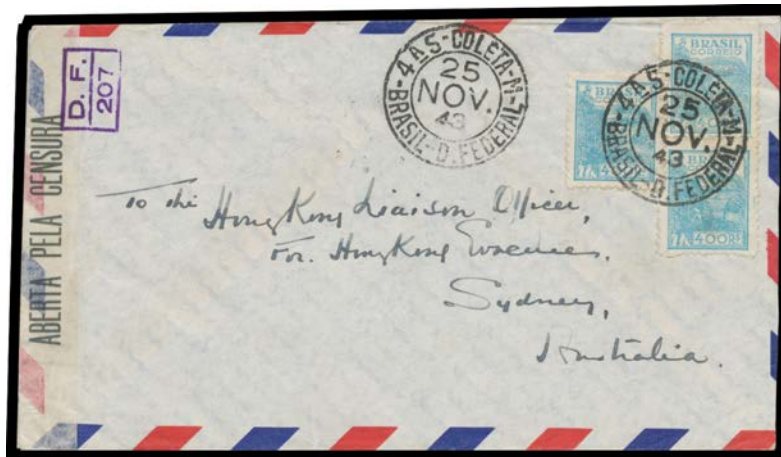

Lot Type Grading Description

Est \$A

**COMMONWEALTH OF AUSTRALIA - Postal History**

Ex Lot 313

313	C	A/B	1942 POW Envelope from a POW in Hong Kong to his wife "Hong Kong Evacuee/Hong Kong Liaison Officer/Sydney"; 1943 from Brazil endorsed ".../Toronto/Canada" on the flap to "Hong Kong Liaison Officer/For Hong Kong Evacuees/Sydney", non-contemporary note "Gripsholm" on the reverse; and 1943 surface & 1944 airmail covers to London to <i>Friends Committee for Refugees &amp; Aliens</i> or the <i>Jewish Refugees Committee</i> . (4)	550 <sup>T</sup>
-----	---	-----	---	------------------