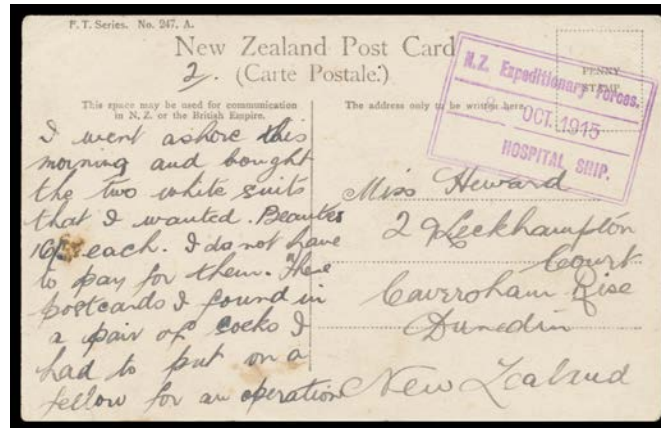

Lot Type Grading Description

Est \$A

**NEW ZEALAND - Postal History****Lot 1213**

1213	C	A	1915 PPC with double-framed 'NZ Expeditionary Forces/8OCT1915/---- HOSPITAL SHIP' d/s ('No 1' removed) in violet when <i>en route</i> to England. <i>Ex Eric Gibbs &amp; Gordon Darge</i> . [The datestamp was altered because at the time there was no Hospital Ship No 2] [The illustration is above Lot 1214]	250
1217	C	B	1917 PPC with remarkable combination of three different Hospital Ship "Marama" cachets including the rare fancy oval 'NEW ZEALAND HOSPITAL SHIP No 2/1OCT1917/MARAMA' d/s in black, some minor silverfish damage.	250