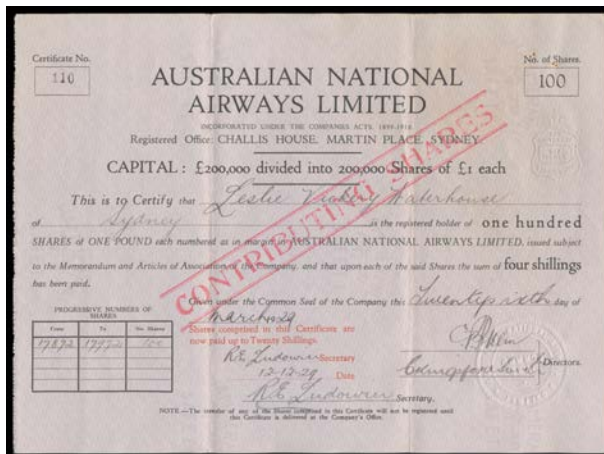

Lot Type Grading Description

Est \$A

COMMONWEALTH OF AUSTRALIA - Aerophilately & Flight Covers

Ex Lot 289

**289** L A- **1929** (Dec 10) advice on *Australian National Airways Ltd* letterhead regarding issue of shares, signed "RE Ludovici/ Secretary", with the accompanying Certificate #110 for 100 shares (274x202mm) with large 'CONTRIBUTING SHARES' h/s in magenta and signed by *Ludovici*, "CKingsford Smith" & "CTP Ulm", embossed with NSW Stamp Duty 6d. A marvellous item that would enhance the finest of airmail - or revenue - collections. **(2 items)**