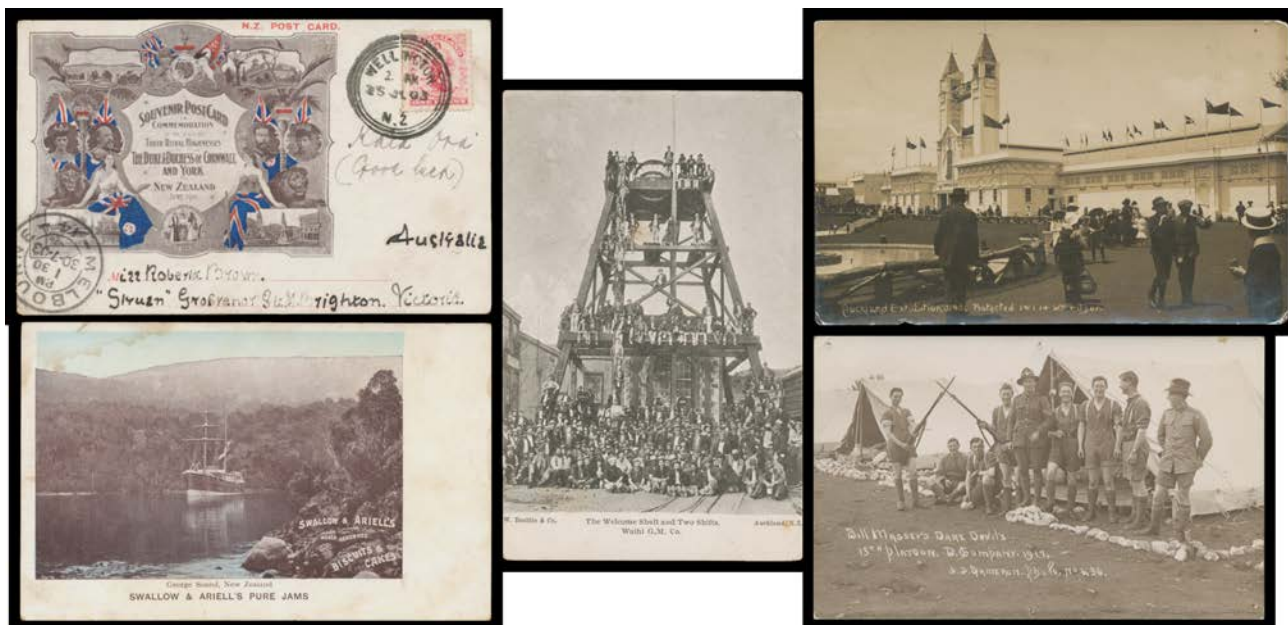

Ex Lot 846

846 C **NEW ZEALAND:** Album with lots of better cards including Exhibitions Christchurch 1906 x6, Auckland 1914 x4 & Dunedin 1925, also 1901 Royal Visit, WWI military, Railways, Shipping, *Tourism & Health Resorts* chromolithos x5 etc, many *real photos* & Undivided Backs, etc, condition variable but many fine to very fine. **(180+)**

1,000