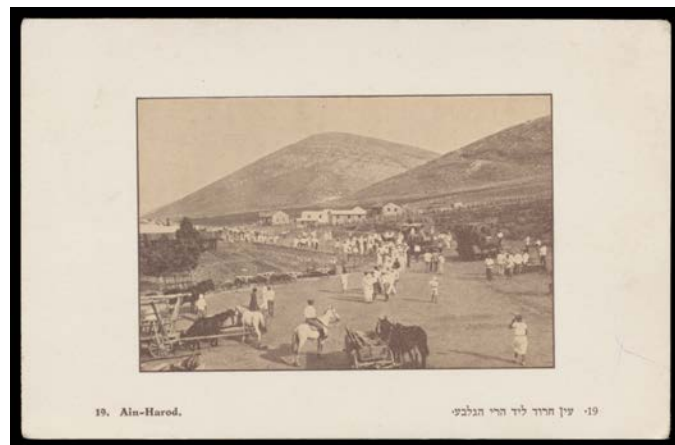

Ex Lot 844

844	C		MIDDLE EAST: Album of Holy Land/Palestine plus some Lebanon & Syria, some animated scenes & <i>real photo</i> types, panorama of Beirut, many attractive artist cards, generally fine to very fine. (108)	300