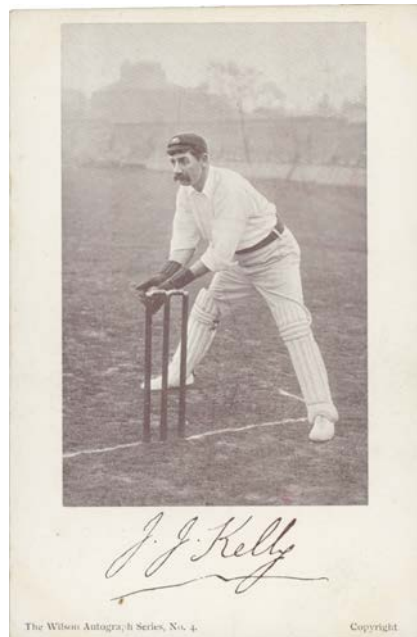

Lot Type Grading Description

Est \$A

**CRICKET - AUSTRALIA - 1901 to 1927****Lot 2066****2066**

**1901 Melbourne Cricket Club** metal membership badge for 1901-02 with number 2124 on reverse. [This is the first year in which the MCC issued a metal badge, the first in a series that continued through to 1990-91 and is very popular with collectors; this first badge is undated, all the later ones having the year incorporated into the design]

4,000

**Ex Lot 2067****2067**

**1902** 'The Wilson Autograph Series' picture postcards No.4 JJ Kelly & No.6 RA Duff. Very Fine condition. (2)

80

**CRICKET - AUSTRALIA - 1901 to 1927 (continued)**

Lot Type Grading Description

Est \$A

**Lot 2068**

2068		<p><b>1916 Melbourne Cricket Club</b> In Memoriam booklet for Francis Grey Smith (MCC President 1886-1900) and his widow Susanna [Melbourne, 1916], black leather covers with gilt title. [He was honoured with the Grey Smith grandstand at the MCG 1906-66, and now has the Frank Grey Smith Bar on Level 3 of the Members Reserve bear his name]</p>	300
2069		<p><b>1919 Melbourne Cricket Club</b> KGV 1d Postal Card with advice to AP Propsting that he has been chosen to play for the MCC against the Royal Australian Navy team printed on reverse, also printed signature of Hugh Trumble.</p>	100