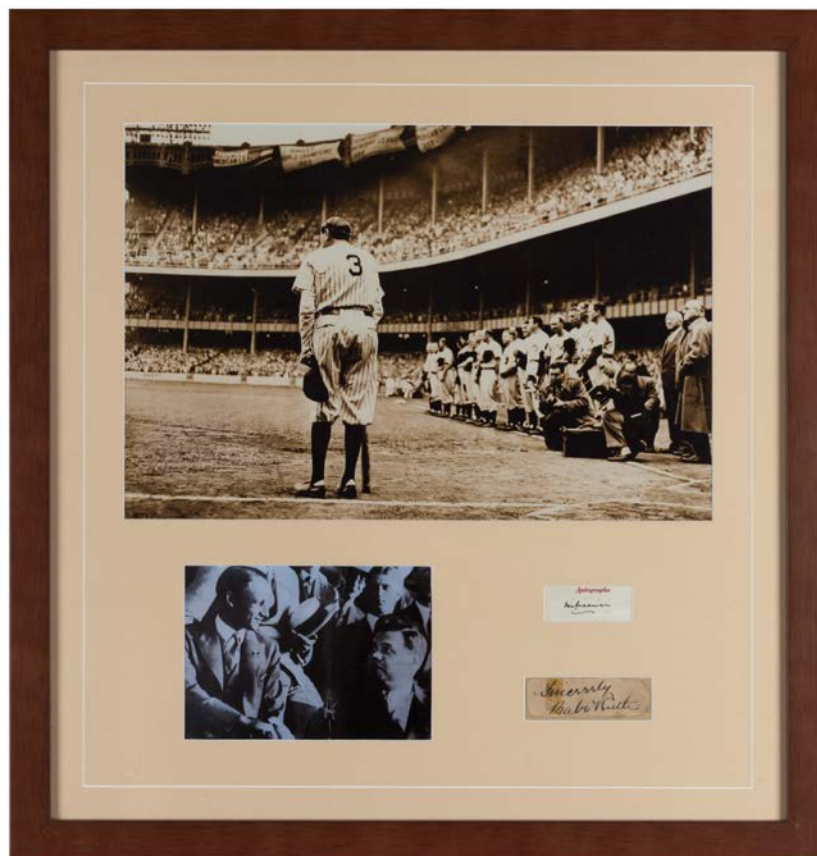

Lot 2086

2086		DON BRADMAN & BABE RUTH: display comprising photo of Bradman meeting Babe Ruth, window mounted with photograph of Babe Ruth waiting to bat, and facsimile autographs of Don Bradman & Babe Ruth, framed & glazed, overall 61x64cm.	200