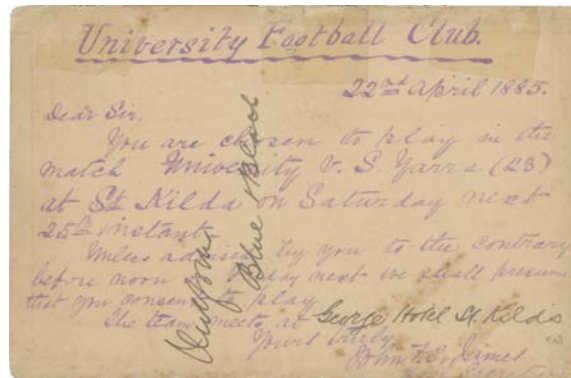

Lot	Type	Grading	Description	Est \$A
-----	------	---------	-------------	---------

CRICKET - AUSTRALIA - 1901 to 1927

2069			1919 Melbourne Cricket Club KGV 1d Postal Card with advice to AP Propsting that he has been chosen to play for the MCC against the Royal Australian Navy team printed on reverse, also printed signature of Hugh Trumble.	100
------	--	--	--	-----

FOOTBALL - AUSTRALIAN RULES**Lot 2244**

2244			UNIVERSITY: 1885 (22 April) 1d Postal Card advising H Horne, Medical School, University that he has been chosen to play in the match University v South Yarra at St Kilda. Fine condition. [From 1885 to 1888 University played in the VFA which at the time was the sport's major competition, and they played in the VFL from 1908 to 1914]	200 ^T
-------------	--	--	--	------------------