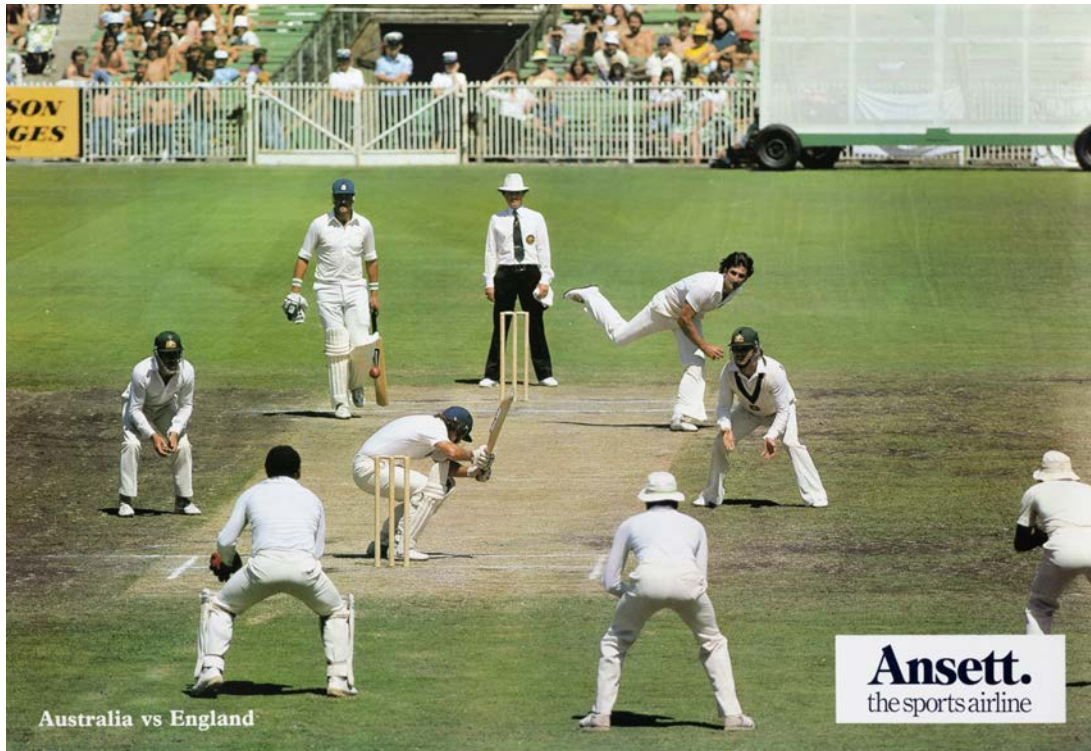

Lot Type Grading Description

Est $A

POSTERS

Ex Lot 2483

2483

AUSTRALIA: c.1980s *Ansett Airlines* travel posters 'Cricket 1980/81', 'Australia vs England', 'Tasmanian Holidays' & 'Perth', each 99x69cm. (4)

250