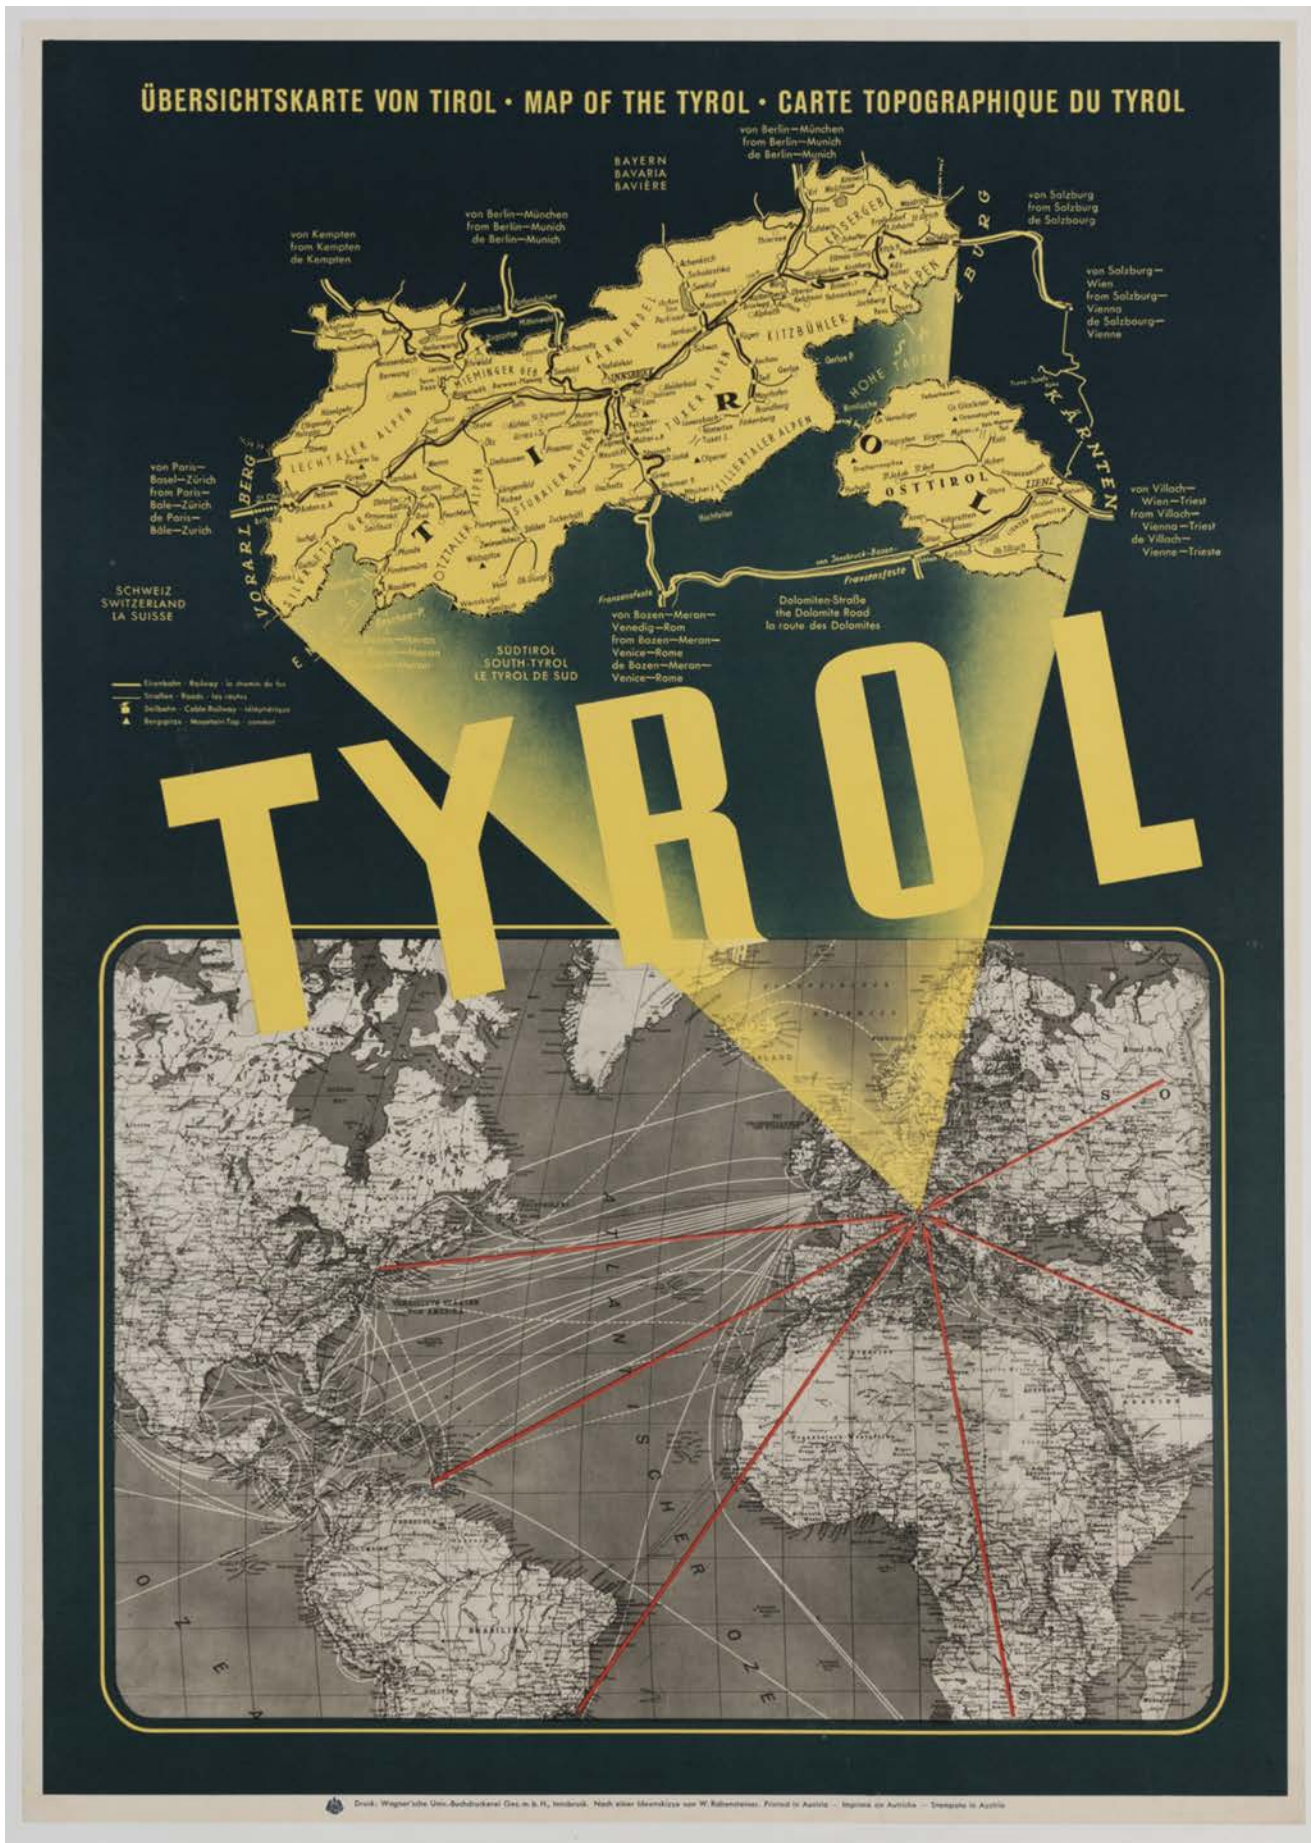

Lot Type Grading Description

Est \$A

POSTERS

Ex Lot 2483

2483

AUSTRALIA: c.1980s *Ansett Airlines* travel posters 'Cricket 1980/81', 'Australia vs England', 'Tasmanian Holidays' & 'Perth', each 99x69cm. (4)

250

Ex Lot 2484

2484

- c.1980s *Trans-Australian Airlines* travel posters 'Come see TAA's Australia', 'Tasmania' (2), 'Melbourne', 'Sydney', 'Perth' (2), 'Western Australia' (2) & 'Darwin and Top End'; plus Australian Airlines 'Adelaide Festival 1992', each 59x96cm. (11)

**Ex Lot 2487****2487**

- *Victorian Tourism Commission* posters comprising Penguin Parade, The Twelve Apostles, Football - The Victorian Way, Paddlesteaming on the River Murray, Victorian Arts Centre, Ski Action & Snow Play, each 48x73cm. (7)

400

POSTERS (continued)

Lot Type Grading Description

Est \$A

Lot 2489

2489

AUSTRIA: travel poster 'Übersichtskarte von Tirol, Map of the Tyrol, Carte Topographique du Tyrol/TYROL' c1950 colour lithograph published by Wagner'sche Univ-Buchdruckerei GmbH, Innsbruck, linen-backed, size 60x84cm.