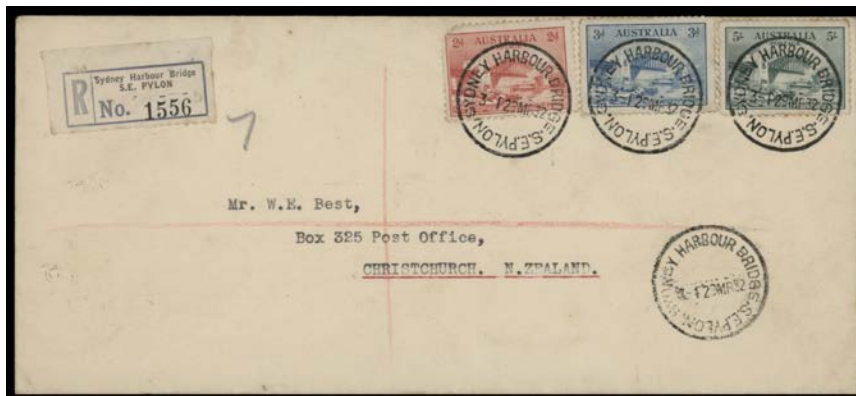

Lot Type Grading Description

Est \$A

**COMMONWEALTH OF AUSTRALIA - Commemorative Covers/Datestamps****Lot 342**

<b>342</b>	CL	A-	<b>1932 Opening of the Sydney Harbour Bridge</b> 2d (rounded corner) 3d & 5/- tied to plain cover to New Zealand by superb 'SYDNEY HARBOUR BRIDGE/29MR32/SE PYLON' cds, commemorative registration label, Sydney transit b/s, a few slightly toned perfs. [The Bridge actually opened 19.3.1932]	1,000 <sup>T</sup>
343	C	B	<b>1933 WA Secession Referendum Day</b> cover in yellow used at Perth 25MAY/1933, a bit spotty.	80 <sup>T</sup>