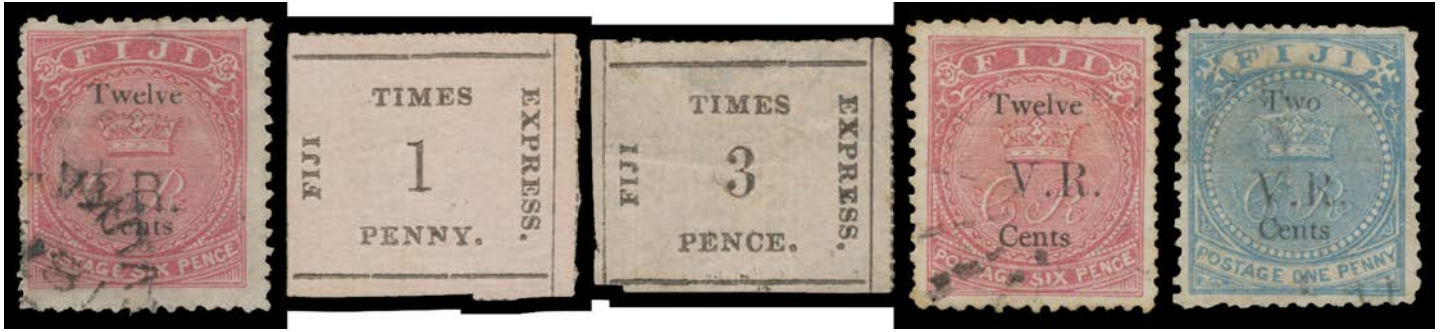

Lot Type Grading Description

Est \$A

FIJI

Ex Lot 990

990	***/O		<p>1871-1950s collection with Express 1d & 3d <i>Batonné Paper</i> * plus 1876 reprints x2 sets, 'CR' issues mint (some no gum) plus range of overprints noted 1874 'VR' on 'Two/Cents' on 1d blue SG 16 & 19 and on 'Twelve/Cents' on 6d rose SG 18 & 21, 1875 Surcharges '2d' on 'Six/Cents' on 3d green SG 23 & 24 all used some with minor perf faults plus SG 22 very fine *, 'VR' issues noted 2d Perf 10 mint block of 6 (4 units **), 1882 5/- imperf pair with Suva remainder cds, KGV 1912 to 5/- & 1922 set *, KGVI 1938-55 Pictorials set * complete with all Dies & Perf varieties, etc, condition of earlies mixed but later all fine. (100s)</p>	750
991	F	A B1	<p>1938 KGVI Pictorials ½d green with <i>Extra Palm Frond</i> SG 249ba (Cat £190 used) + 2d tied - clear of the variety - to cover to Suva by 'PO/10MY--/BA-FIJI' d/s (year blocked out), 'LAUTOKA/11MAY52/FIJI' transit b/s.</p>	200 ^T