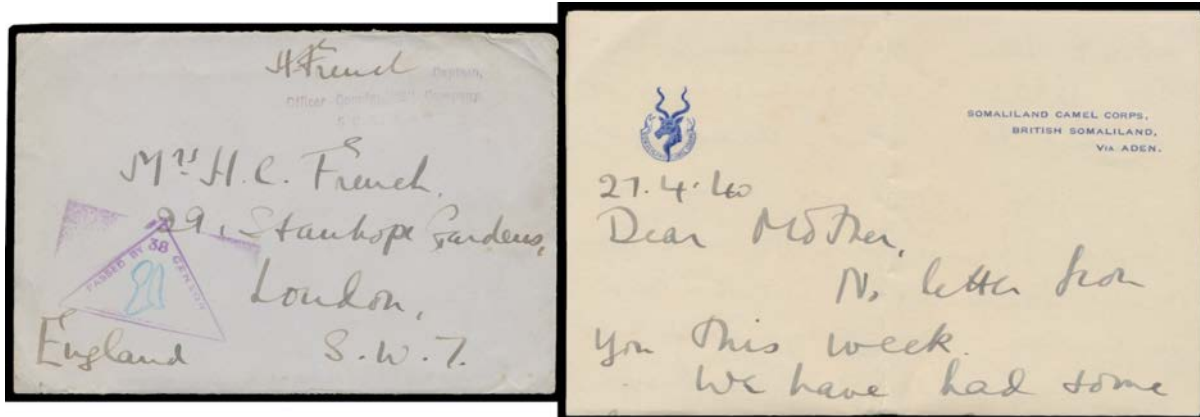

Lot Type Grading Description

Est \$A

SOMALILAND PROTECTORATE

Lot 1315

1315 C A **1940** stampless cover to London with triangular 'PASSED BY 38 CENSOR/("initials")' h/s (*Little #Hi*; rated 9) & self-censored ("HFrench") Captain/Officer Comdg B Company/SCC KAR' cachet, Berbera b/s of 23AP/40. With the enclosed letter on *Somaliland Camel Corps* letterhead.