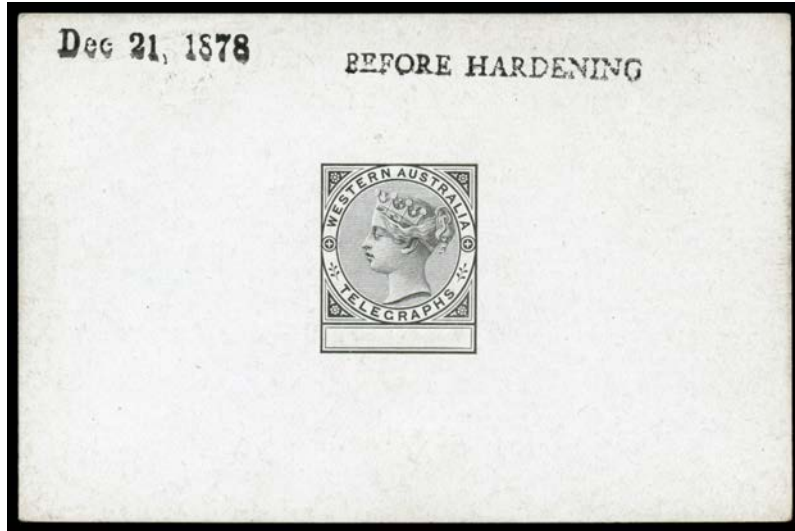

WESTERN AUSTRALIA (continued)

Lot Type Grading Description Est $A

Lot 706

706	P	A	TELEGRAPH STAMPS: 1879 <i>De La Rue</i> master die proof with blank value tablet on highly surfaced card (93x61mm) with 'Dec 21 1878' h/s at U/L & 'BEFORE HARDENING' h/s at U/R, no surface rubbing.	1,500