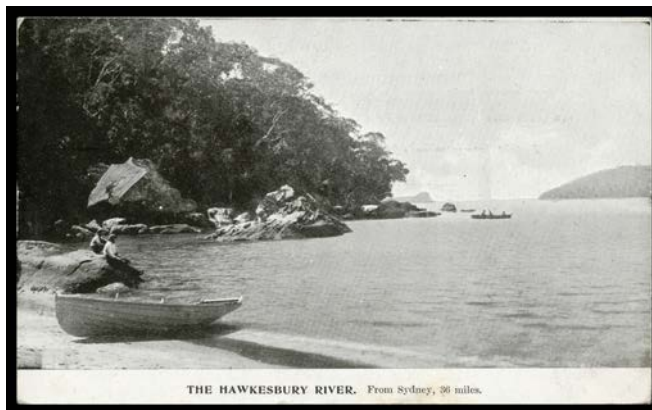

NEW SOUTH WALES - Postal Stationery (continued)

Lot Type Grading Description

Est $A

Lot 552

552 PS A- - Arms 1d Printed at Upper-Right with 'THE HAWKESBURY RIVER. From Sydney, 36 miles.' view, with Printed Advice for *District Superintendent's Office*, couple of very minor marks, unused. 250