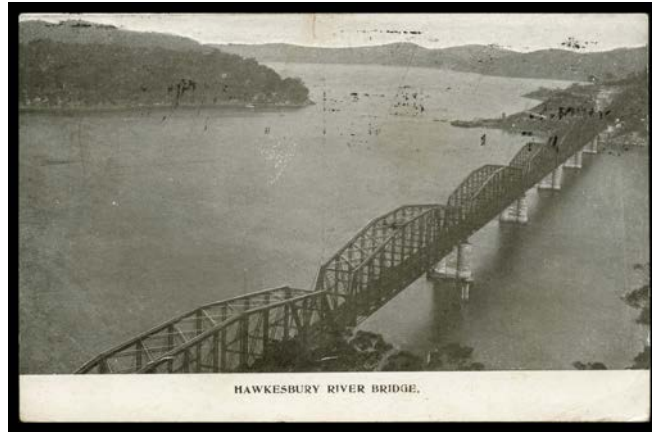

NEW SOUTH WALES - Postal Stationery (continued)

Lot Type Grading Description Est $A

Lot 561

561	PS	B	POSTAL CARDS - Official - Government Railways - Formular: 'HAWKESBURY RIVER BRIDGE' view with Printed Advice for <i>Secretary</i>, used 1909 to Victoria with Arms 1d 'GR' puncture tied Sydney machine cancel, a few blemishes.	150
562	PS	A-	- 'MERYLA FALLS (near Moss Vale).' view with Printed Advice for <i>Secretary</i>, used 1909 with Arms 1d 'GR' puncture tied Sydney roller cancel, a couple of minor blemishes.	150