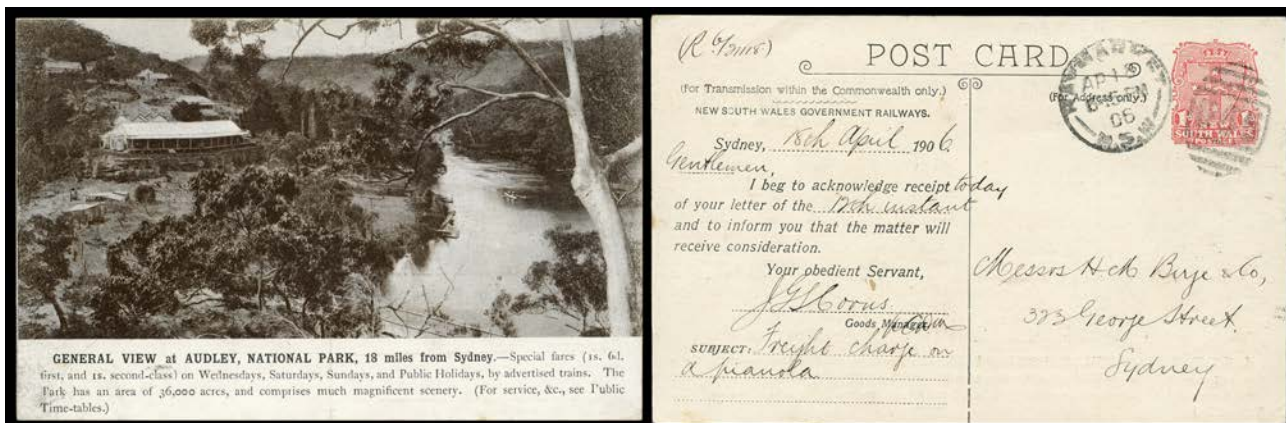

Lot 548

548 PS A- - Arms 1d Printed at Upper-Right with 'GENERAL VIEW at AUDLEY, NATIONAL PARK, 18 miles from Sydney. Special Fares...' view in brown-black, with Printed Advice for Goods Manager (different format from that found on cards with views in black), used 1908 with 'HAYMARKET' duplex cancel, couple of tiny marks.

250