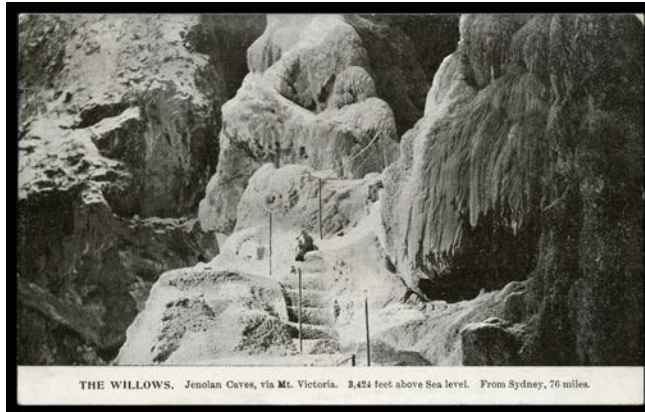

NEW SOUTH WALES - Postal Stationery (continued)

Lot	Type	Grading	Description	Est \$A
-----	------	---------	-------------	---------

**Lot 555**

555	PS	A-	- Arms 1d Printed at Upper-Right with 'THE WILLOWS. Jenolan Caves, via Mt. Victoria. 3,424 feet above Sea level. From Sydney, 76 miles.' view, with Printed Advice for <i>District Superintendent's Office</i> , a couple of minor blemishes, unused.	250
------------	----	----	---	-----