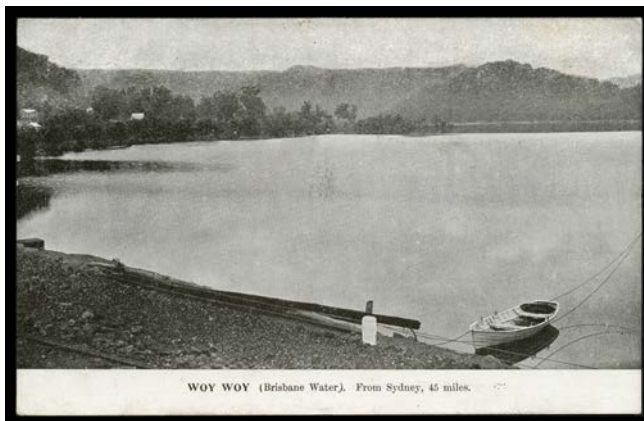

NEW SOUTH WALES - Postal Stationery (continued)

Lot Type Grading Description Est $A

Lot 558

558 PS A - Arms 1d Printed at Upper-Right with 'WOY WOY (Brisbane Water). From Sydney, 45 miles.' view, with Printed Advice for *District Superintendent's Office*, fine unused. 300