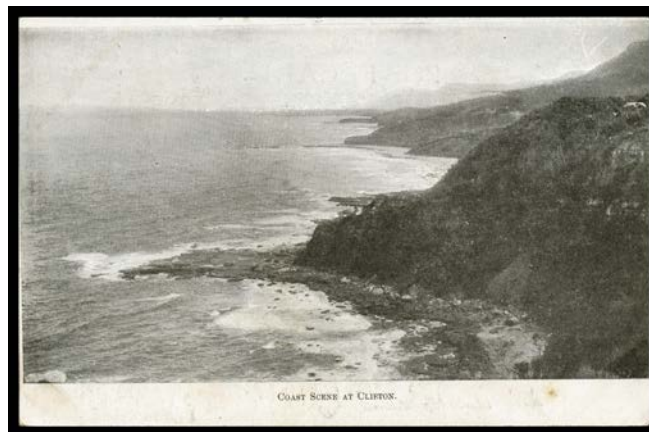

Lot 545

545	PS	A-	- Arms 1d Printed at Upper-Right with 'COAST SCENE AT CLIFTON' view, with Printed Advice for <i>District Superintendent's Office</i>, light "X" in indelible pencil on address side & two tiny aging marks on view, unused.	250