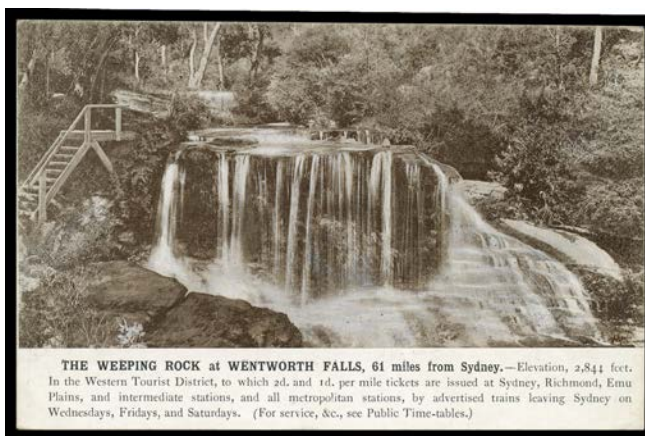

Lot 554

554 PS A- - Arms 1d Printed at Upper-Right with 'THE WEEPING ROCK at WENTWORTH FALLS, 61 miles from Sydney.—Elevation, 2,844 feet. In the Western Tourist District ...' view in brown-black, with Printed Advice for *Secretary*, used 1906 with Sydney duplex, a couple of minor marks on address side. 250