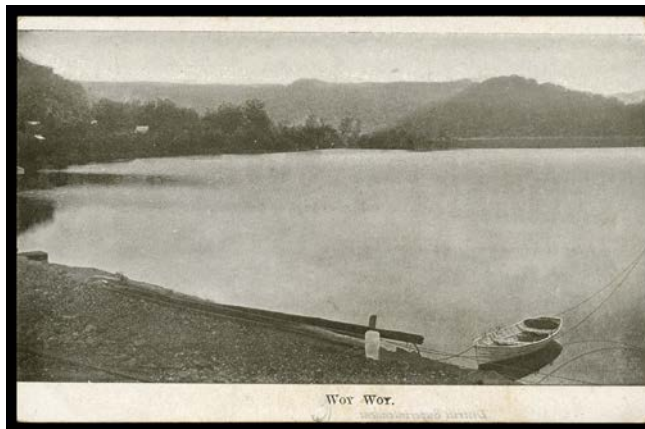

Lot 557

557	PS	B	- Arms 1d Printed at Upper-Right with 'WOY WOY' view (no further description), with Printed Advice for <i>District Superintendent's Office</i>, light "X" in indelible pencil on address side & a couple of minor blemishes, unused.	250