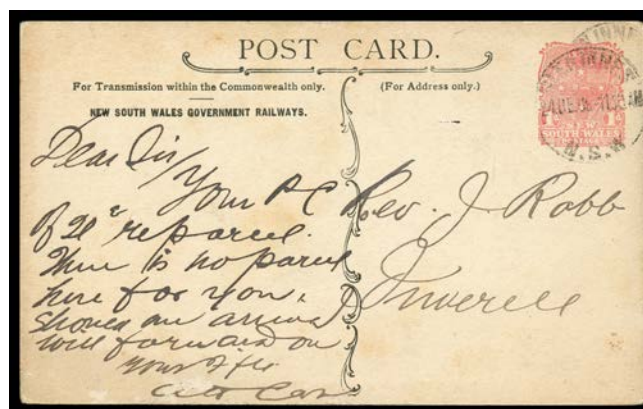

Lot 551

551   PS   B   - Arms 1d Printed at Upper-Right with 'THE HAWKESBURY RIVER. From Sydney, 36 miles.' view, without Printed Advice, used 1908 with Sydney roller cancel & message regarding parcel, a few blemishes.

250