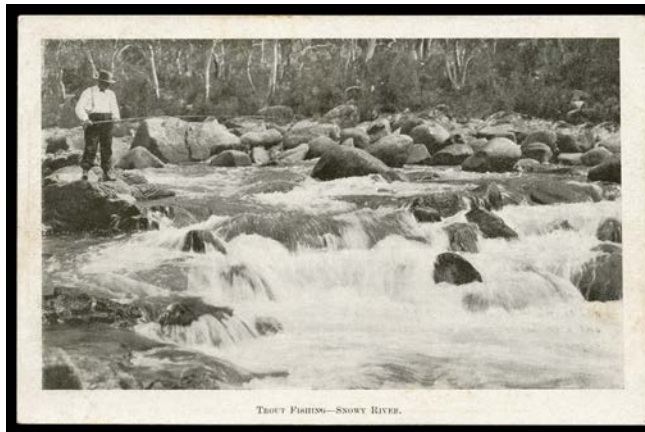

Lot 556

556	PS	B	- Arms 1d Printed at Upper-Right with 'TROUT FISHING - SNOWY RIVER' view (white border on all four sides), with Printed Advice for <i>District Superintendent's Office</i>, light "X" in indelible pencil on address side & a couple of minor blemishes, unused.	250