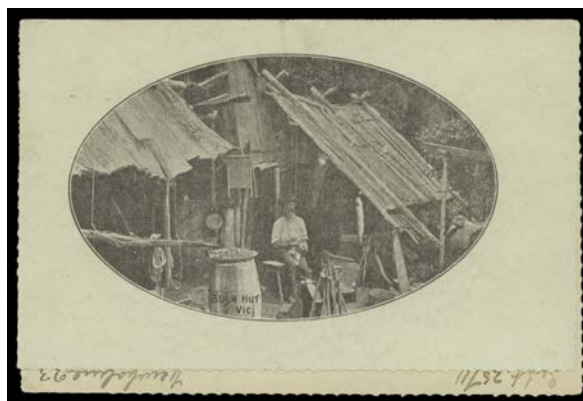

Lot 2015

2015 PS B PALE GREEN STOCK ACSC #LC5: 'BOTANIC GARDENS/ADELAIDE SA' in blue, intact but the viewside a bit grubby, unused, Cat \$1000.

400

Lot 2016

2016 PS A- - 'BOTANIC GARDENS/BRISBANE Q' in red-brown, one small piece of corner selvedge missing otherwise as fine as they come, unused, Cat \$1000.

400

Lot 2017

2017 PS (A-) - 'BUSH HUT/VIC' in sepia, slight misfold & the halves rejoined, used at Bridgetown (WA), Cat \$600.

200

LETTER CARDS - 1911 KGV Fullface 1d Rouletted (continued)

Lot	Type	Grading	Description	Est \$A
-----	------	---------	-------------	---------