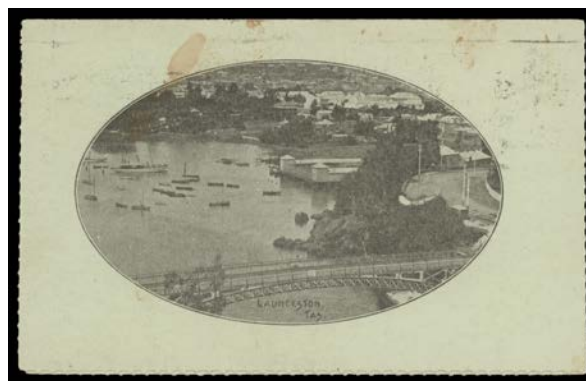

400

Lot 2017

2017 PS (A-) - 'BUSH HUT/VIC' in sepia, slight misfold & the halves rejoined, used at Bridgetown (WA), Cat \$600.

200

LETTER CARDS - 1911 KGV Fullface 1d Rouletted (continued)

Lot	Type	Grading	Description	Est \$A
-----	------	---------	-------------	---------

**Lot 2018**

2018	PS	B	- 'EXHIBITION BLDGS/MELB VIC' in red-brown, minor discolouration of the margins at right, unused, Cat \$1000.	400
-------------	----	---	---	-----

**Lot 2019**

2019	PS	B	- 'LAUNCESTON/TAS' (King's Bridge) in brownish black, minor blemishes, used at Melbourne 27FEB12, Cat \$600.	250
-------------	----	---	--	-----

**Lot 2020**

2020	PS	B	- 'MOSMAN'S BAY/SYDNEY NSW' in blue, small corner selvedge missing, soiled on the address side, unused, Cat \$1000.	300
-------------	----	---	---	-----

**Lot 2021**

2021	PS	A-	- 'ZOOLOGICAL GARDENS/PERTH WA' in sepia-brown, intact but with minor blemishes on the address side, unused, Cat \$1000.	500
-------------	----	----	--	-----

LETTER CARDS - 1911 KGV Fullface 1d Rouletted (continued)

Lot Type Grading Description Est \$A

Lot 2022

2022	PS	A	GREY STOCK ACSC #LC6: 'LAUNCESTON/TAS' (King's Bridge) in grey-black, Melbourne machine cancel of 27SEP11, Cat \$2500. The only recorded example of a rouletted card on this stock. [Illustrated in the ACSC]	1,500
-------------	----	---	--	-------