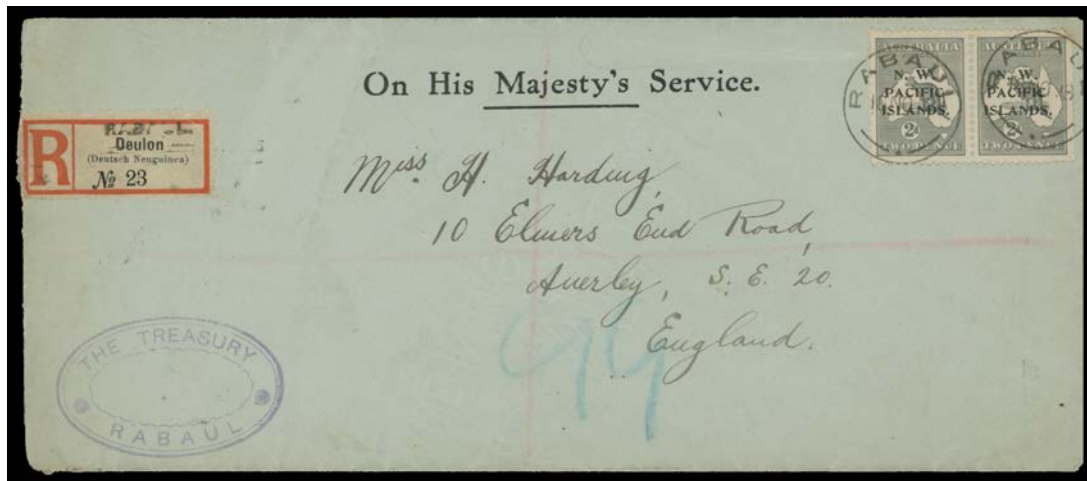

NEW GUINEA - 'N.W./PACIFIC/ISLANDS' Overprints - Mail to Empire Destinations (continued)

Lot Type Grading Description

Est $A

Lot 2628

2628 CL A- - 1918 (Nov 18) OHMS cover with *Treasury* cachet at L/L, to London with Fifth Setting 2d grey pair tied by Rabaul cds, small 'RABAUL' h/s on German 'Deulon/(Deutsch Neuginea)' registration label, Sydney transit.

400^T