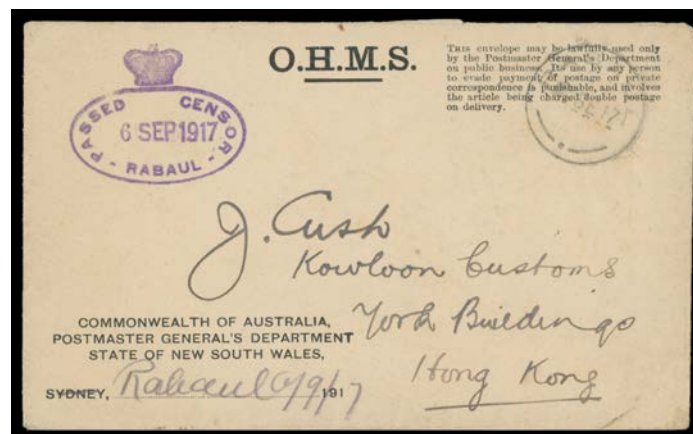

Lot 2630

2630 PS A- **HONG KONG:** 1917 usage of stampless NSW OHMS 'Penalty' envelope with PMG's *Department* imprint at L/L, light Rabaul cds & superb 'crown'/PASSED CENSOR/6SEP1917/RABAUL' h/s in violet, Hong Kong arrival b/s.

600^T

2631 CL B **PAPUA:** 1918 (May 6) OHMS cover with *Treasury* cachet at L/L, to "Revd FW Ramsay/Samarai" with 5d type a tied by Rabaul cds, German 'Rabaul/(Deutsch-Neuginea)' registration label.

400^T