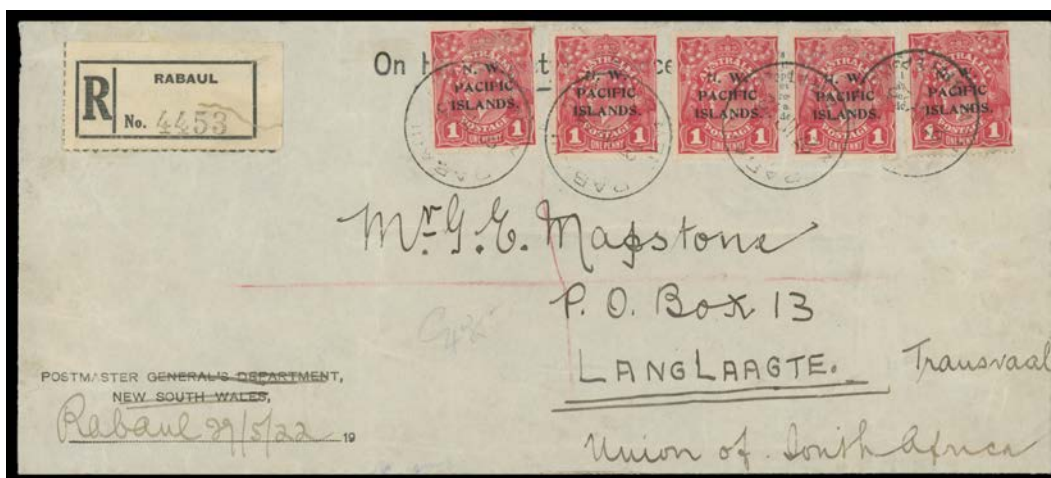

Lot 2634

2634 CL B - 1922 (May 27) use of NSW OHMS 'Penalty' envelope with PMG's Department imprint at L/L, to Transvaal with 1d red punctured 'OS' x5 (a few perf faults) tied by Rabaul cds, black/white registration label, Sydney transit & 'LANGLAAGTE/TVL' arrival b/s, ironed-out creases.

600^T