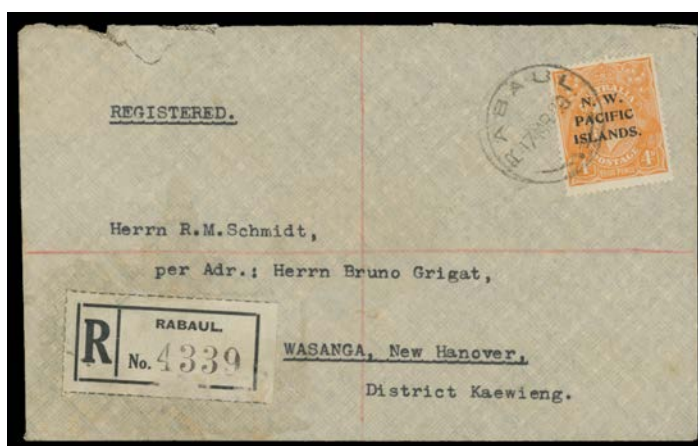

Lot 2611

1. 2611 C B 1920 (Mar 17) cover with 'MIOKO/AGENTUR' impressed in red wax on the flap, to "Wasanga, New Hanover/District Kaewieng" with 4d orange tied by Rabaul cds, black/white 'RABAUL' registration label, minor defects.

500^T