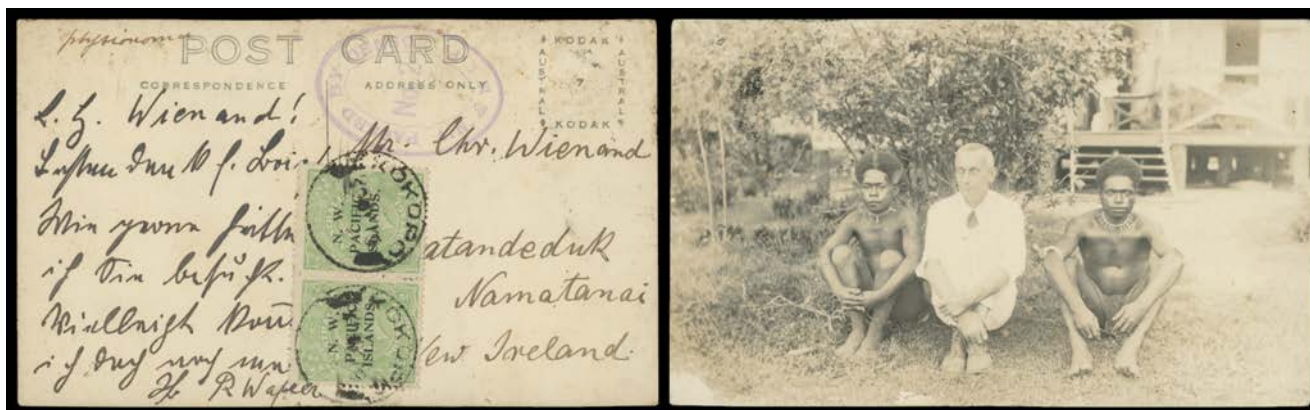

Lot 2609

2609 C B - (May 26) real photo PPC of a white man & two natives with message in German, to "Namatanai/New Ireland" with ½d pair type a tied by 'KOKOPO/---' cds with 'QUEENSLAND' excised, light but clear strike of the vertical-oval 'PASSED BY CENSOR/No 2/AN & MEF' cachet in violet, minor blemishes. An extremely rare & desirable social usage between two of the smaller offices.

750^T