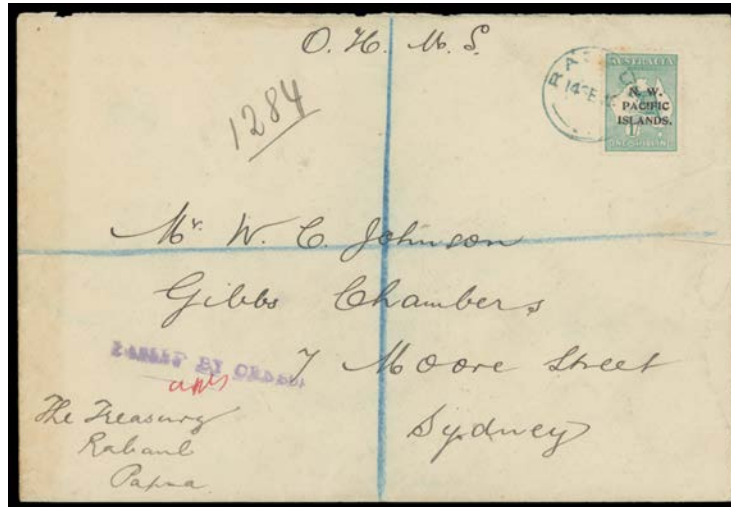

NEW GUINEA - 'N.W./PACIFIC/ISLANDS' Overprints - Official Mail (continued)

Lot	Type	Grading	Description	Est $A
2697	C	B	- (Aug) plain cover with 'KAISERLICHES BEZIRKSAMT/[arms]/RABAU' blue/white wafer across the flap, to Melbourne with combination franking 1d type a plus unoverprinted Kangaroo 3d punctured 'OS' tied by 'RABAU' cds unusually in blue, mss "1103X" in lieu of a registration label, vertical fold at left & a bit grubby.	400^T

Lot 2698

2698	CO	B	- cover (192x130mm) endorsed "OHMS" & at L/L "The Treasury/Rabaul/Papua" (!), to Sydney with rare solo franking of 1/- type a tied by Rabaul cds, registration number "1284" in lieu of an 'R' label & straight-line 'PASSED BY CENSOR' h/s, Sydney arrival b/s of 25SE16, minor blemishes.	600^T