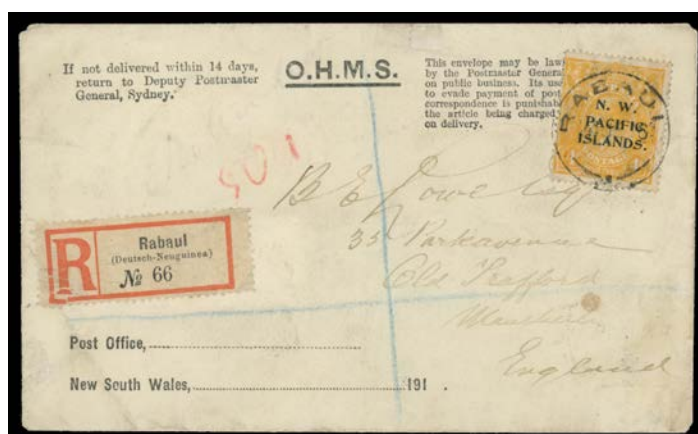

Lot 2694

2694 C B - (June 24) NSW 'Penalty' envelope with 'Post Office' imprint at L/L, to GB with 4d orange *type c* tied by 'RABAU' cds & German 'Rabaul/(Deutsch-Neuguinea)' registration label, Sydney transit b/s, minor blemishes.

600^T

2695 CL B - (Aug 22) cover with 'THE TREASURY/RABAU' cachet in violet at L/L, to Melbourne with 5d *type c* tied by Rabaul cds, German registration label, Melbourne arrival b/s, slightly truncated & opened-out.

350^T