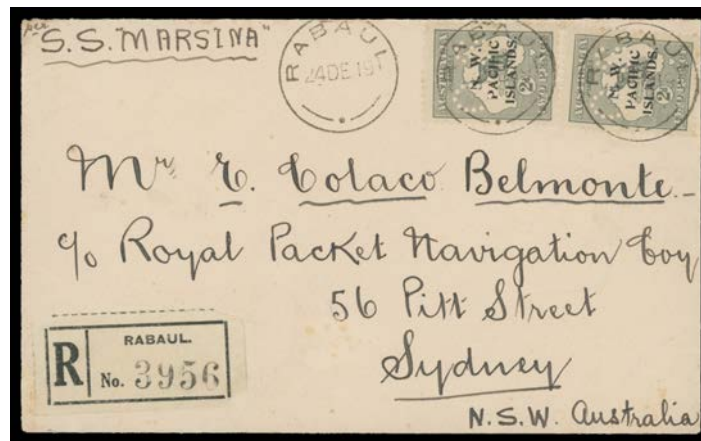

Lot 2704

2704 C A- - (Dec 24; Christmas Eve) cover to NSW "per SS Marsina" with scarce franking of punctured 'OS' 2d grey SG O6 x2 tied by 'RABAUL' cds, black/white 'RABAUL/No' registration label, Sydney arrival b/s of 12JA20, a few insignificant tonespots. A very attractive NWPI cover.

1,000^T