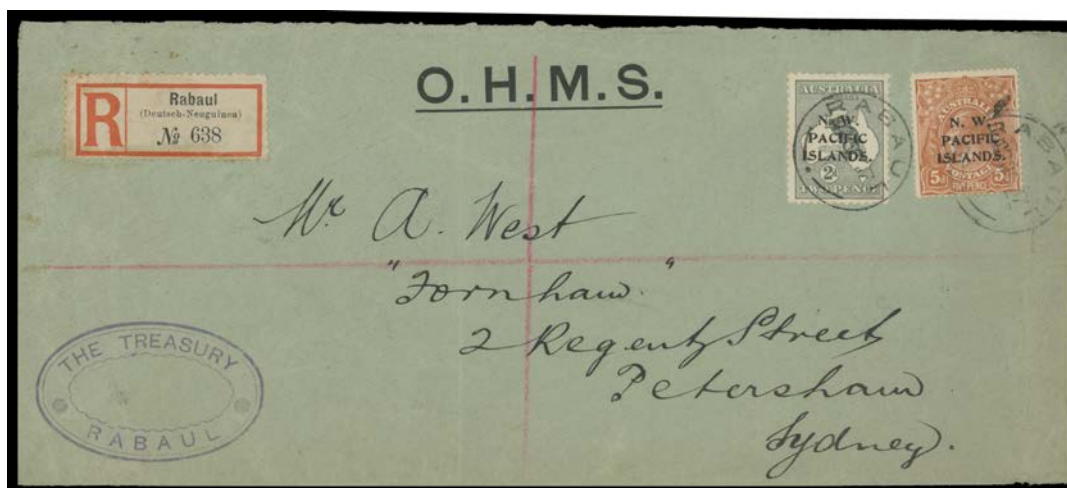

Lot 2696

2696 CL B - (Aug 22) double-rate cover with 'THE TREASURY/RABAU' cachet in violet at L/L, to NSW with 2d & 5d both *type c* tied by Rabaul cds, German registration label, Sydney transit & superb 'PETERSHAM/NSW' arrival b/s, vertical fold & minor wrinkles.

500^T