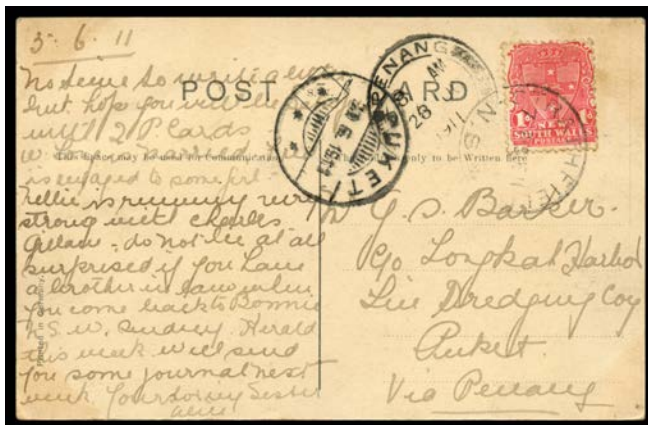

NEW SOUTH WALES - Postal History (continued)

Lot Type Grading Description Est $A

Lot 261

261 C A- - PPC ('Coogee Beach') to Thailand with 1d only tied 'STRATHFIELD' cds but not taxed, 'PENANG/28JU/1911' transit and 'PUKET/30.6.1911' arrival d/s alongside, couple of very minor blemishes. Scarce destination. 100