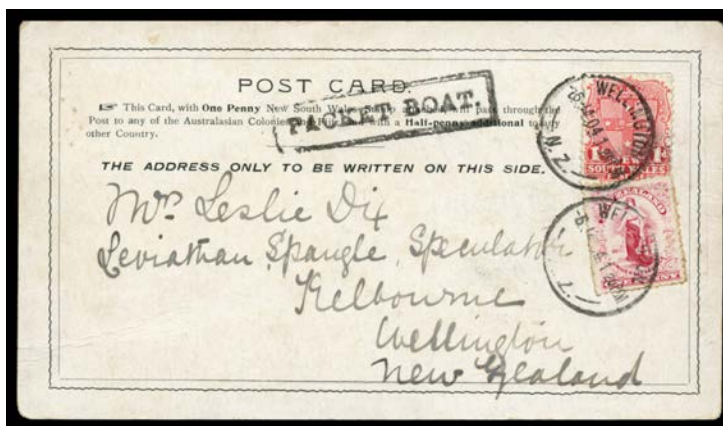

Lot 256

256 C A- 1903 PPC ('Triumphbogen' = Federation Arch) PPC to New Zealand posted directly onto ship with 1d Arms and NZ 1d Universal both tied 'WELLINGTON-5JA04/NZ' arrival cds, double-framed 'PACKET BOAT' h/s of Auckland alongside, minor blemishes. The [NZ stamp paid the late fee]

200