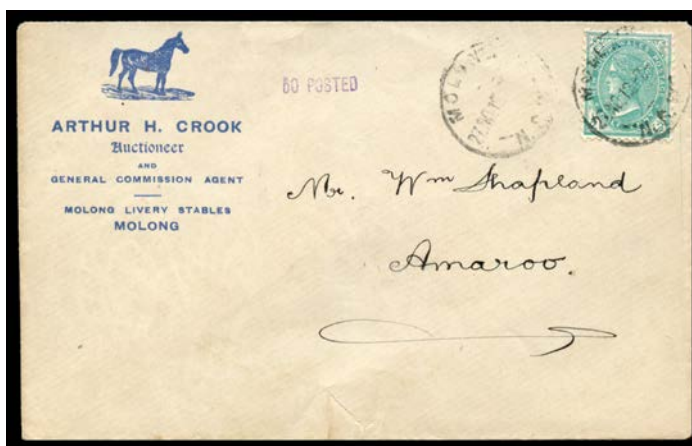

Lot 262

262 C (A-) 1912 Arthur H Crook illustrated advertising envelope (horse), to Amaroo with private '50 POSTED' cachet to qualify for circular rate and 1/2d green solo franking tied by 'MOLONG' cds, minor blemishes & small repaired tear at base. 100