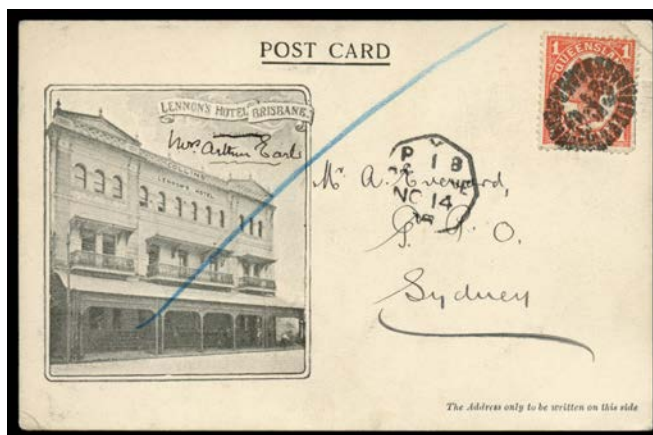

Lot Type Grading Description Est \$A

QUEENSLAND - Postal History

534	C	B A1	1861 (Oct 21) cover with <i>Chalon</i> 2d pair tied by light Rays '59' with 'TOWNSVILLE' cds (rated RRR) alongside, 'BOWEN' arrival b/s.	150 ^T
535	C	A-	1873 (Feb 20) mourning cover to India with 6d tied by Rays '96' of 'MARYBOROUGH' (cds alongside), 'BOMBAY' arrival b/s.	150 ^T

Lot 536

536	C	A- A1	1884 cover to Melbourne with 2d tied Brisbane 'GPO' killer & partial 'NO28/84' d/s alongside overstruck with fine strike of Brisbane 'LOOSE/SHIP/LETTER' cachet (<i>Hosking</i> 2010 # 5802; rated E "very rare"), Melbourne 'DE2/84' arrival b/s, minor blemishes.	150
537	C	A-	1890 (Jan 28) cover to Indiana with 'PIALBA=QUEENSLAND=' cds & BN '342' on 2d & 6d, very fine 25mm 'PAID/ALL' h/s, San Francisco transit b/s of 15.3.1890.	150 ^T
538	C	C	1895 (Nov 11) cover to Brisbane with Lined Background 1d <i>Imperforate Pair</i> - the R/H unit damaged at L/R - tied by poor BN of 'MURPHYS CREEK' (cds alongside), a bit aged/soiled.	150 ^T

Lot 539

539	C	A-	1905 advertising PPC for 'Lennon's Hotel, Brisbane' with vignette view of the hotel, to Sydney with 1d cancelled by 'GPO' killer & Brisbane Pillar Box 'PB' octagonal d/s alongside, minor corner bends.	100
-----	---	----	--	-----