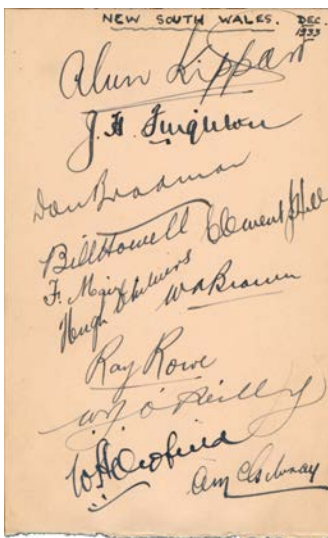

Lot Type Grading Description

Est \$A

CRICKET - TEAM SHEETS & AUTOGRAPH PAGES

Lot 122

122

1933 New South Wales team, autograph page with 12 signatures including Alan Kippax, Jack Fingleton & Don Bradman.

300

Lot 123

123

- Victoria & South Australia teams, autograph page with Victoria on one side with 12 signatures including Bill Woodfull, Leo O'Brien & Bill Ponsford; South Australia on other side with 13 signatures including Victor Richardson, Clarrie Grimmett & Tim Wall.