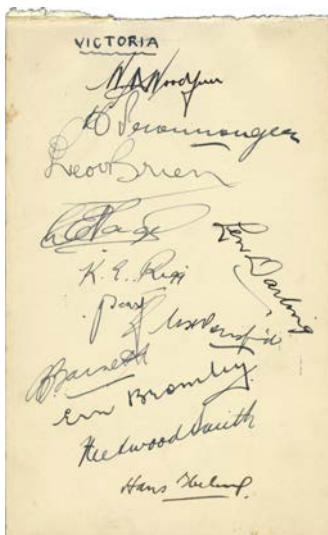

Lot Type Grading Description

Est \$A

CRICKET - TEAM SHEETS & AUTOGRAPH PAGES

Lot 122

122

1933 New South Wales team, autograph page with 12 signatures including Alan Kippax, Jack Fingleton & Don Bradman.

300

Lot 123

123

- Victoria & South Australia teams, autograph page with Victoria on one side with 12 signatures including Bill Woodfull, Leo O'Brien & Bill Ponsford; South Australia on other side with 13 signatures including Victor Richardson, Clarrie Grimmett & Tim Wall.