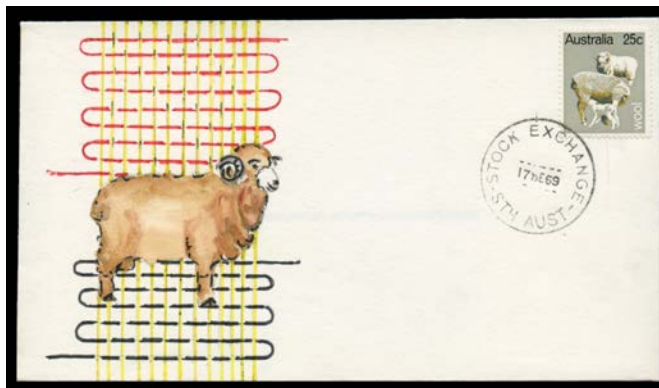

Lot Type Grading Description

Est \$A

**COMMONWEALTH OF AUSTRALIA - First Day Covers**

205	C	B	1934 Macarthur Death Centenary 2d 3d & 9d tied to hand-illustrated FDC by 'YASS/1NO34/NSW' cds, black & blue 'R' label, some minor toning, Cat \$600+.	250
-----	---	---	--	-----

**Ex Lot 259**

259	C	A	JACK PEAKE: 1969 Primary Industries 7c to 25c on individual covers each tied by Stock Exchange (SA) cds of 17SE69. (4)	400
-----	---	---	--	-----

**OFFICIAL STAMPS - DEPARTMENTAL OVERPRINTS**

**Lot 620**

620	F	A	INSPECTOR OF SHEEP: Black 'I.S.' on Perf 11½-12½xRouletted 6d, light 'OVERLAND CORNER' cds. Underrated at RR. RPSofV Certificate (2019). [Superior to Les Munn's example that sold for \$834]	500 <sup>T</sup>
-----	---	---	---	------------------