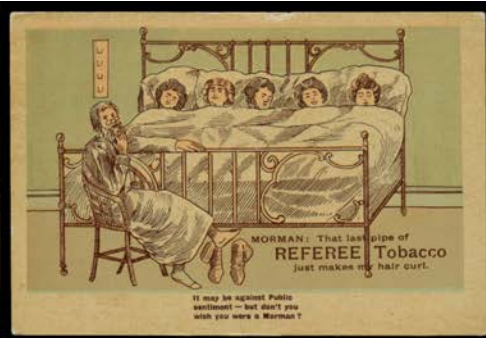

Lot Type Grading Description Est \$A

AUSTRALIAN PICTURE POSTCARDS

See also World Postcards Lots 1569 to 1587.

1505	C		Shoebox accumulation from all States with some better cards noted, also 20+ <i>carte de visite</i> or cabinet cards including by several different photographers in Adelaide & a larger format card by <i>R Duryea</i> (Albany WA). Inspection recommended. (200 approx)	200
1506	C		Accumulation of mostly topographicals with lots of nice cards noted Qld 'Pineapple Plantation' (scene used on Lettercard), SA 'Trading Steamer' (Pyap), 'Adelaide Railway Station' steam train, 'Glenelg Railway Train', Vic 'Main Street Heidelberg', 'Gold Dredger, The Perseverance Co Buckland Valley', 'Mt St Bernard in Winter', WA 'Lighthouse, Rottne Island', etc, also quantity of GB including some <i>real photos</i> , condition variable. Weighs 6kg. (250+)	200