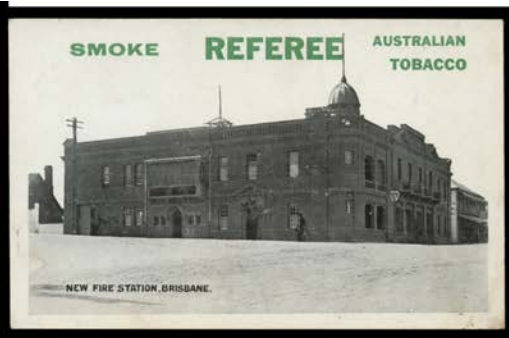

Lot Type Grading Description Est \$A

AUSTRALIAN PICTURE POSTCARDS

See also World Postcards Lots 1569 to 1587.

1505	C		Shoebox accumulation from all States with some better cards noted, also 20+ <i>carte de visite</i> or cabinet cards including by several different photographers in Adelaide & a larger format card by <i>R Duryea</i> (Albany WA). Inspection recommended. (200 approx)	200
1506	C		Accumulation of mostly topographicals with lots of nice cards noted Qld 'Pineapple Plantation' (scene used on Lettercard), SA 'Trading Steamer' (Pyap), 'Adelaide Railway Station' steam train, 'Glenelg Railway Train', Vic 'Main Street Heidelberg', 'Gold Dredger, The Perseverance Co Buckland Valley', 'Mt St Bernard in Winter', WA 'Lighthouse, Rottne Island', etc, also quantity of GB including some <i>real photos</i> , condition variable. Weighs 6kg. (250+)	200

Ex Lot 1507

1507	C	A/B	ADVERTISING: Group with <i>Referee Australian Tobacco</i> advertising on comic cards x6, on glamour cards x3 and on Queensland views x3 'New Fire Station, Brisbane', 'Railway Station, Brisbane' & 'Cowley Falls NQ', also <i>WD & HO Wills</i> 'Capstan Navy Cut Tobacco & Cigarettes' artist vignette card (undivided back), 'Three Castles Cigarettes' overprint on glamour card, 'Champion Tobacco' x2 including Flag patriotic for gratuitous distribution, etc, generally fine to very fine. (18)	300
------	---	-----	--	-----