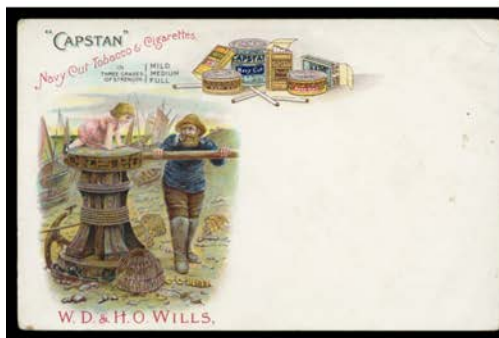

Lot Type Grading Description Est \$A

AUSTRALIAN PICTURE POSTCARDS

See also World Postcards Lots 1569 to 1587.

1505	C		Shoebox accumulation from all States with some better cards noted, also 20+ <i>carte de visite</i> or cabinet cards including by several different photographers in Adelaide & a larger format card by <i>R Duryea</i> (Albany WA). Inspection recommended. (200 approx)	200
1506	C		Accumulation of mostly topographicals with lots of nice cards noted Qld 'Pineapple Plantation' (scene used on Lettercard), SA 'Trading Steamer' (Pyap), 'Adelaide Railway Station' steam train, 'Glenelg Railway Train', Vic 'Main Street Heidelberg', 'Gold Dredger, The Perseverance Co Buckland Valley', 'Mt St Bernard in Winter', WA 'Lighthouse, Rottne Island', etc, also quantity of GB including some <i>real photos</i> , condition variable. Weighs 6kg. (250+)	200

Ex Lot 1507

1507	C	A/B	ADVERTISING: Group with <i>Referee Australian Tobacco</i> advertising on comic cards x6, on glamour cards x3 and on Queensland views x3 'New Fire Station, Brisbane', 'Railway Station, Brisbane' & 'Cowley Falls NQ', also <i>WD & HO Wills</i> 'Capstan Navy Cut Tobacco & Cigarettes' artist vignette card (undivided back), 'Three Castles Cigarettes' overprint on glamour card, 'Champion Tobacco' x2 including Flag patriotic for gratuitous distribution, etc, generally fine to very fine. (18)	300
------	---	-----	--	-----

Ex Lot 1508

1508	C		NEW SOUTH WALES: Attractive bundle with many by local producers including of Illawarra & Hunter Regions, small towns, etc, many excellent images & some Undivided Backs, mostly fine to very fine. (100 approx)	400
------	---	--	---	-----