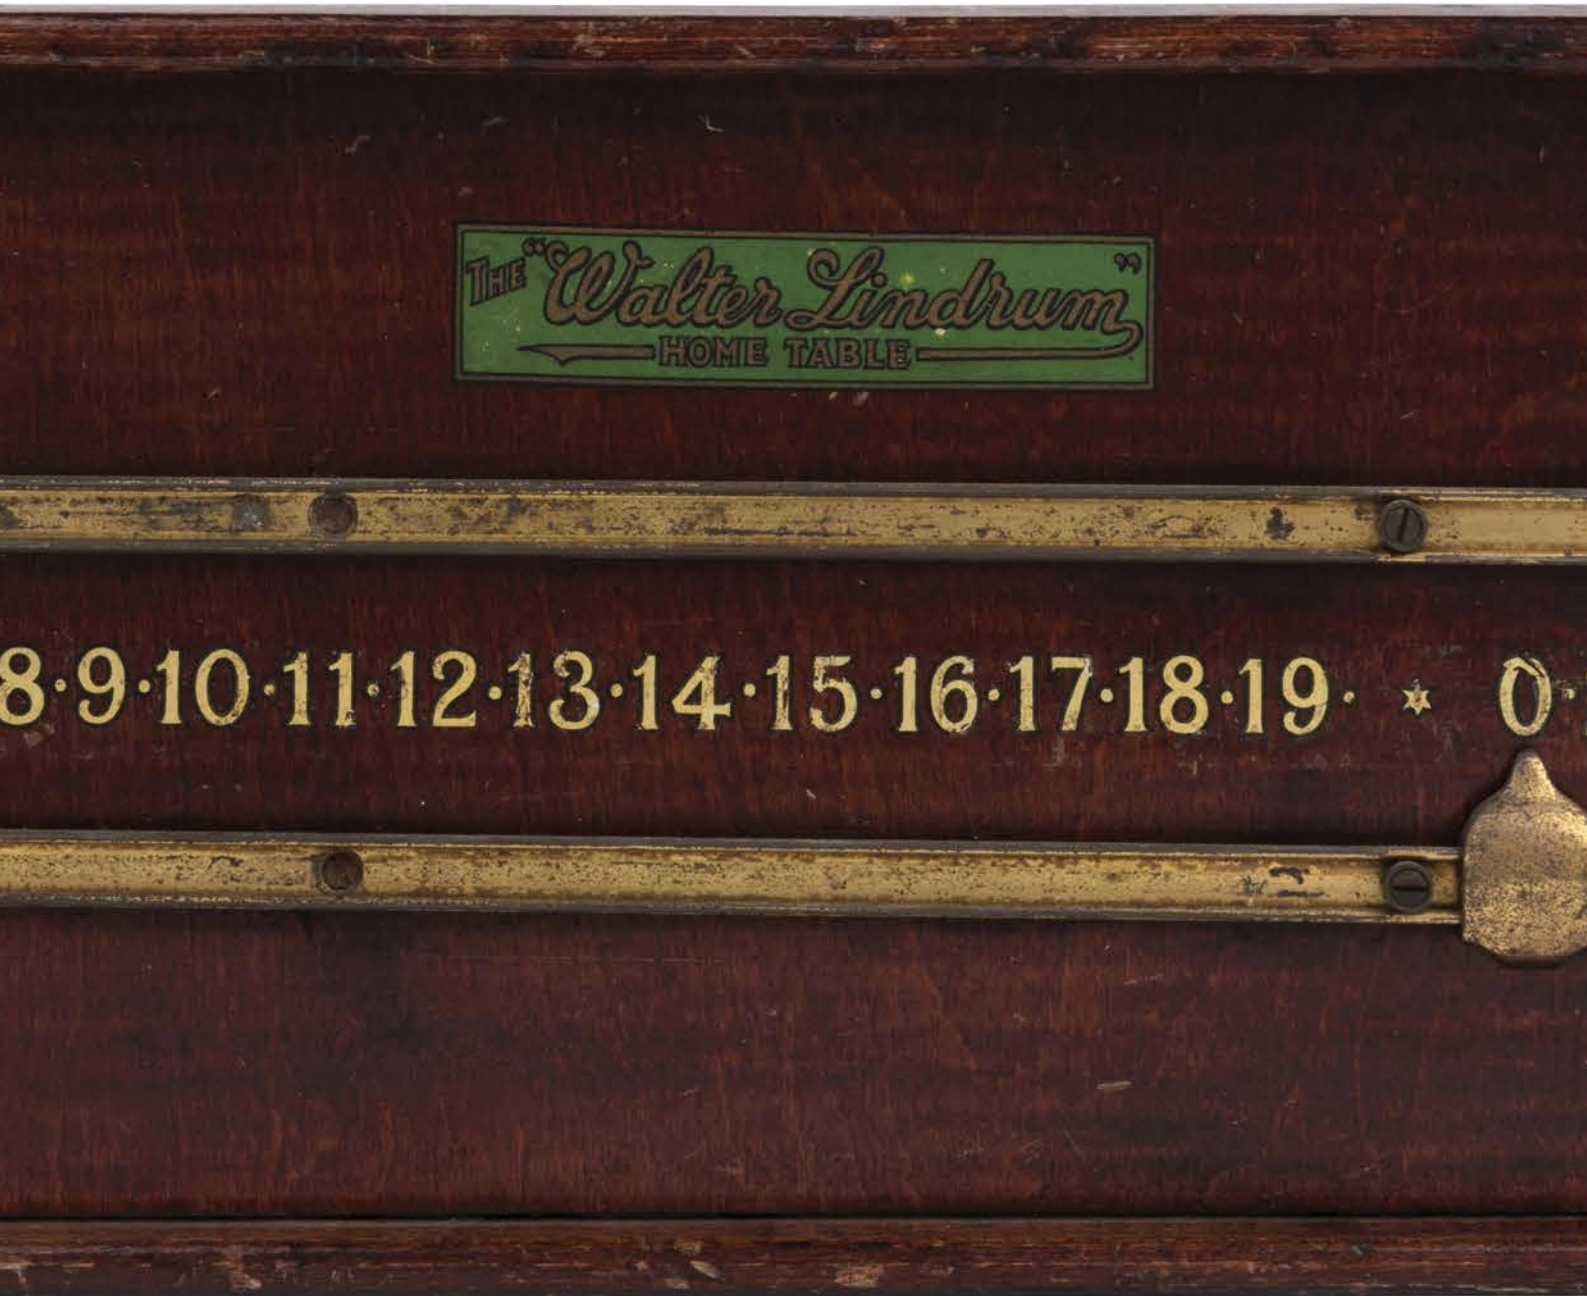

BILLIARDS (continued)

Lot Type Grading Description

Est $A

21

Lot 21

Scoreboard 'The Walter Lindrum Home Table', size 51x19cm.

150