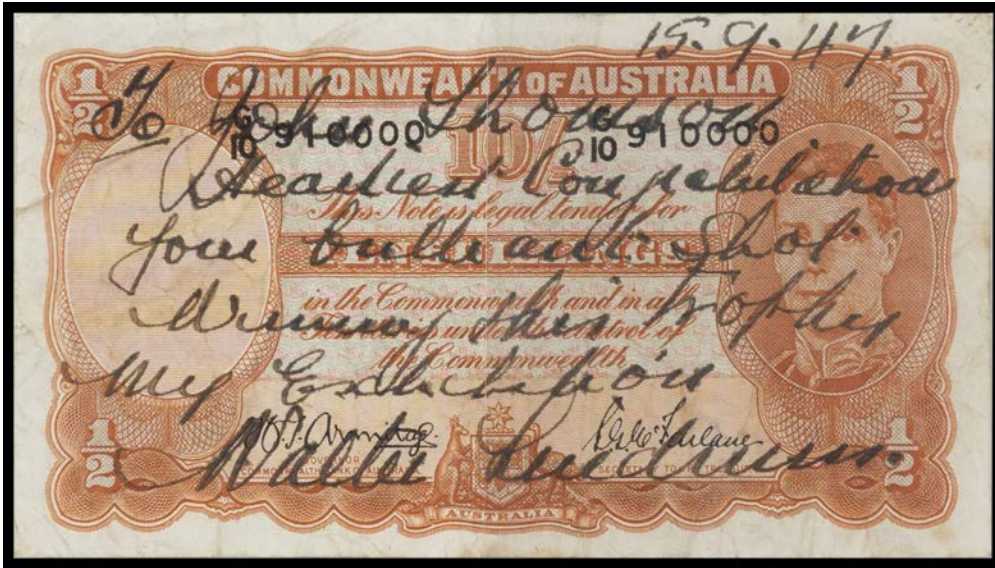

BILLIARDS (continued)

Lot Type Grading Description

Est $A

Lot 22

22

WALTER LINDRUM: Australia 10/- banknote signed and endorsed "15.9.47 To John Thomson, Heartiest Congratulations Your Brilliant Shot Winning this Trophy My Exhibition, Walter Lindrum", framed & glazed, overall 35x50cm.

300