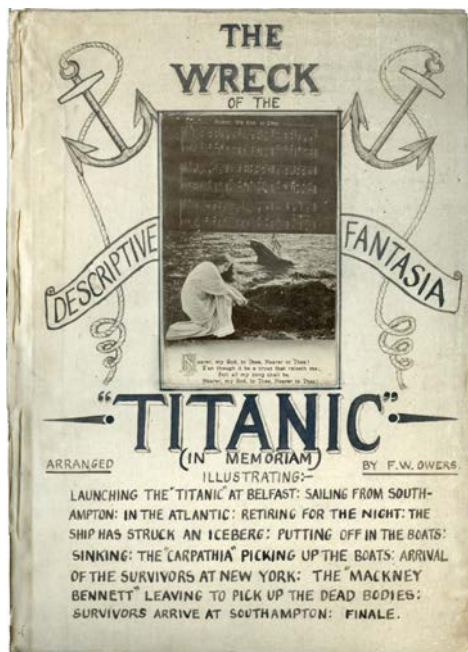

COLLECTABLES - GENERAL (continued)

Lot Type Grading Description

Est $A

Lot 523

GREAT BRITAIN - TITANIC: 'The Wreck of the Titanic (In Memoriam), Descriptive Fantasia, arranged by F.W.Owers', hand-written sheet music, 10pp, with postcard showing Titanic decorating front cover, fine condition.

250