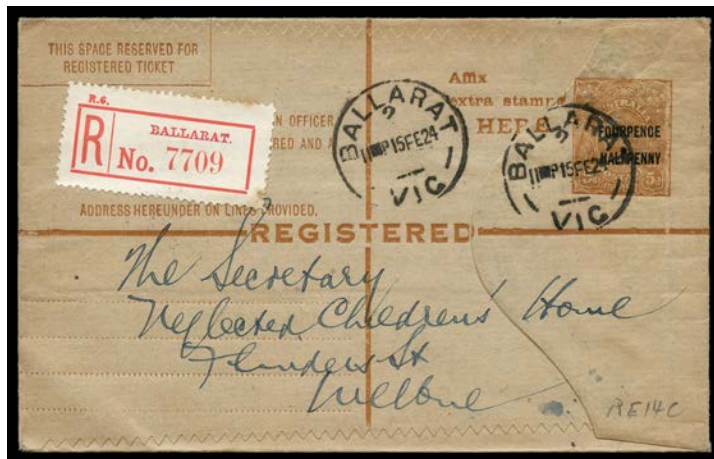

COMMONWEALTH OF AUSTRALIA - Postal Stationery - Registration Envelopes (continued)

Lot Type Grading Description

Est $A

Lot 339

339	PS	A	1923 'FOURPENCE/HALFPENNY' on 5d brown with the overprinted text on the reverse beginning 'Price 6d...' on De La Rue stock ACSC #RE15, 'BALLARAT/ 2 /15FE24/VIC' cds & red/white R label, Melbourne arrival b/s, Cat $500. [An example sold at our auction of 24.11.2018 for $512]

250