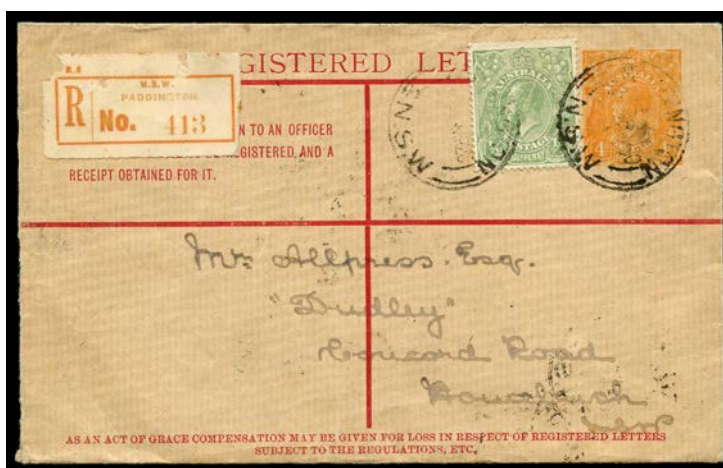

Lot 338

338	PS	B	1919 New Layout with Compensation Text at the Base KGV 4d orange ACSC #RE9, KGV ½d green added & tied by 'PADDINGTON/-MR20/=NSW=' cds, flap missing, Cat $1500.	300