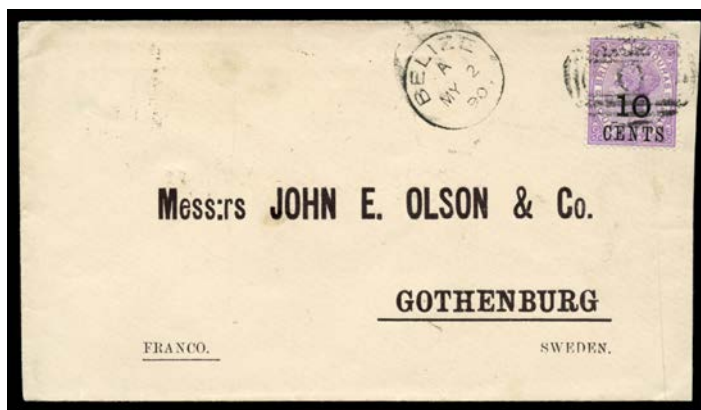

Lot 1191

1191 C

A-

BRITISH HONDURAS: 1890 philatelic cover to Gothenburg with '10/CENTS' on 4d mauve SG 28.

100^T