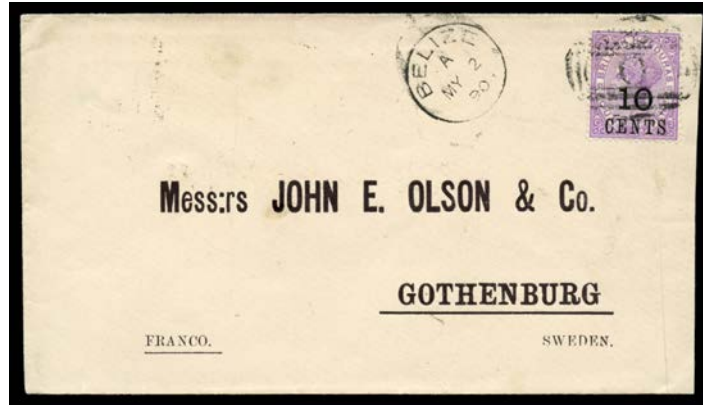

Lot Type Grading Description

Est \$A

SWEDEN - Inwards Mail

Lot 1191

1191 C

A-

BRITISH HONDURAS: 1890 philatelic cover to Gothenburg with '10/CENTS' on 4d mauve SG 28.

100^T